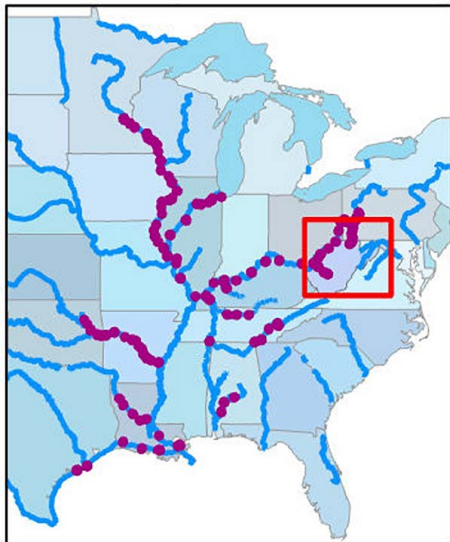

Locks and Dams of West Virginia

Representatives

District	Name	Party
1	Carol Miller	R
2	Riley Moore	R

Senators

Name	Party
Shelley Moore Capito	R
Jim Justice	R

T Locks & Dams, River Miles
 Rivers

WATERWAYS
COUNCIL, INC.