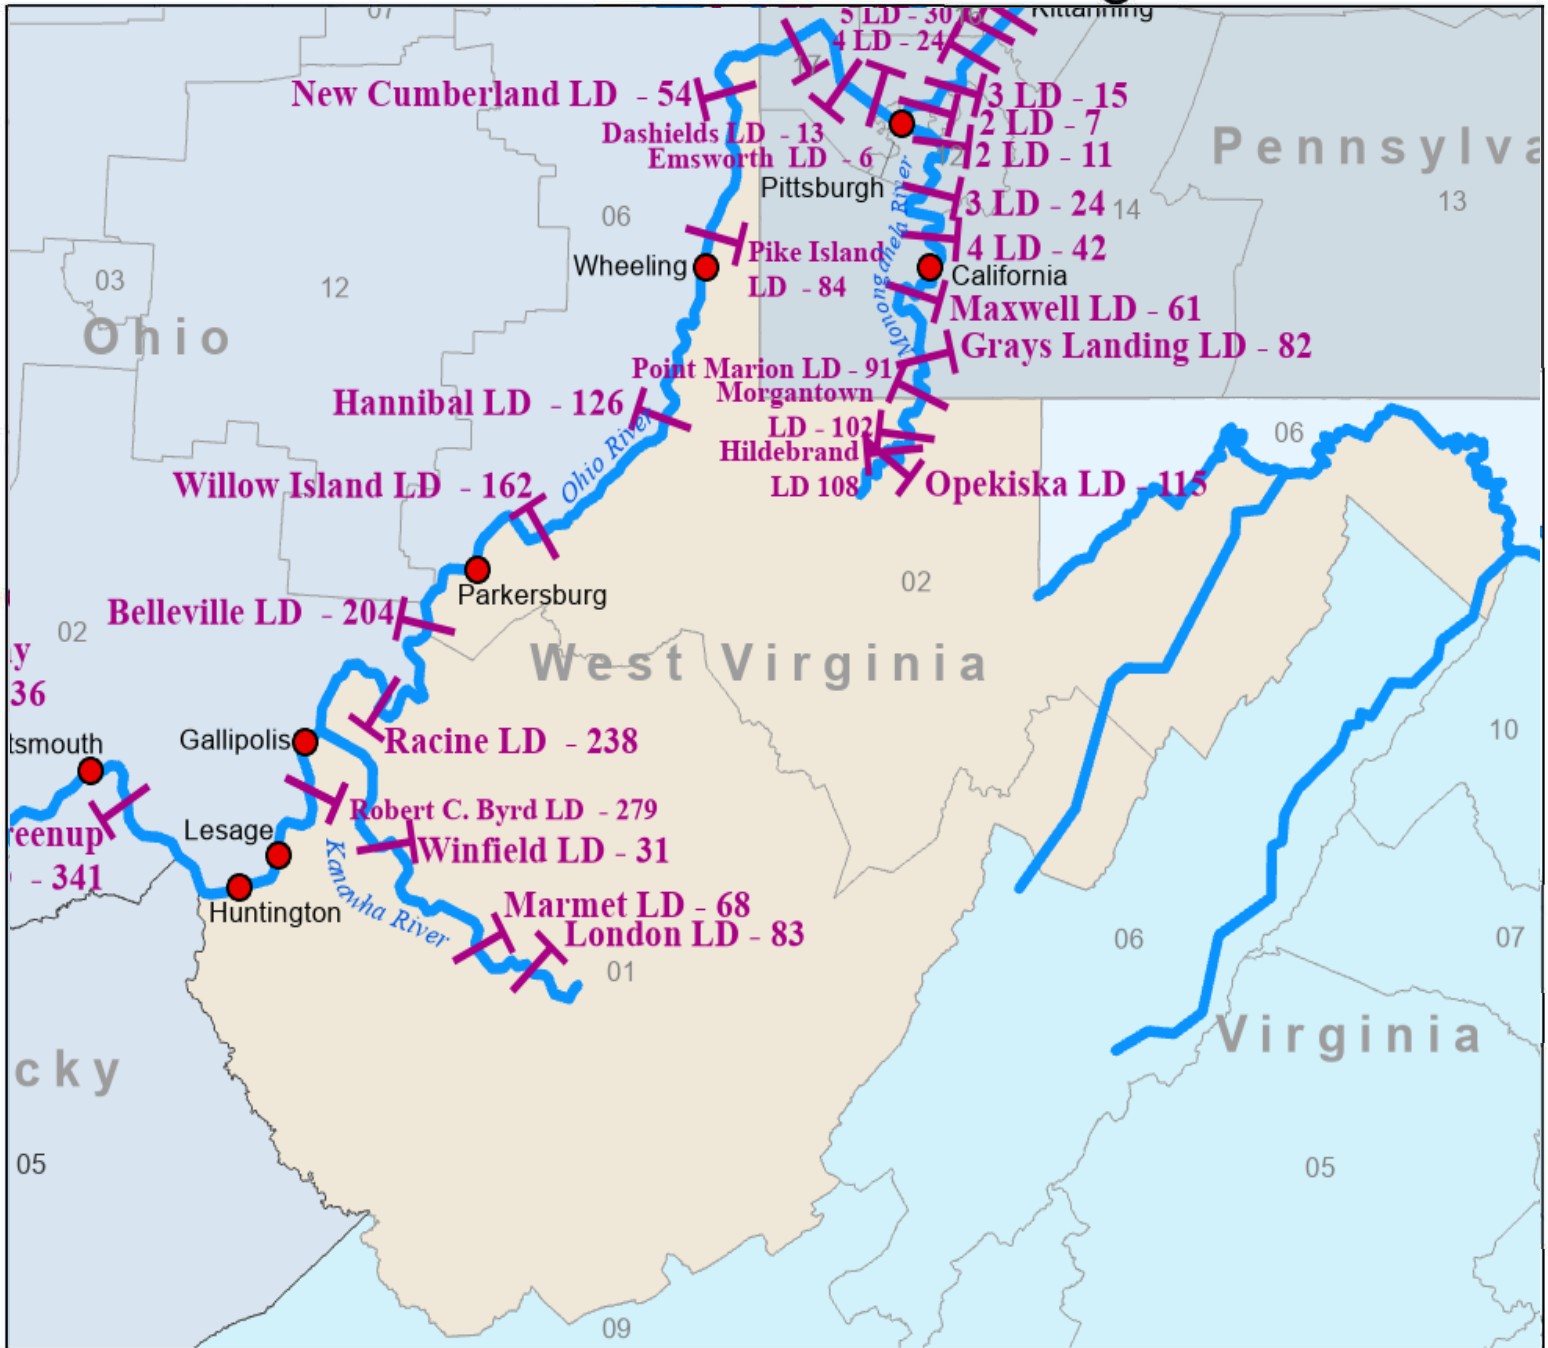

Locks and Dams of West Virginia

Representatives

District	Name	Party
1	Carol Miller	R
2	Riley Moore	R

Senators

Name	Party
Shelley Moore Capito	R
Jim Justice	R

T Locks & Dams, River Miles
 Rivers

WATERWAYS
COUNCIL, INC.