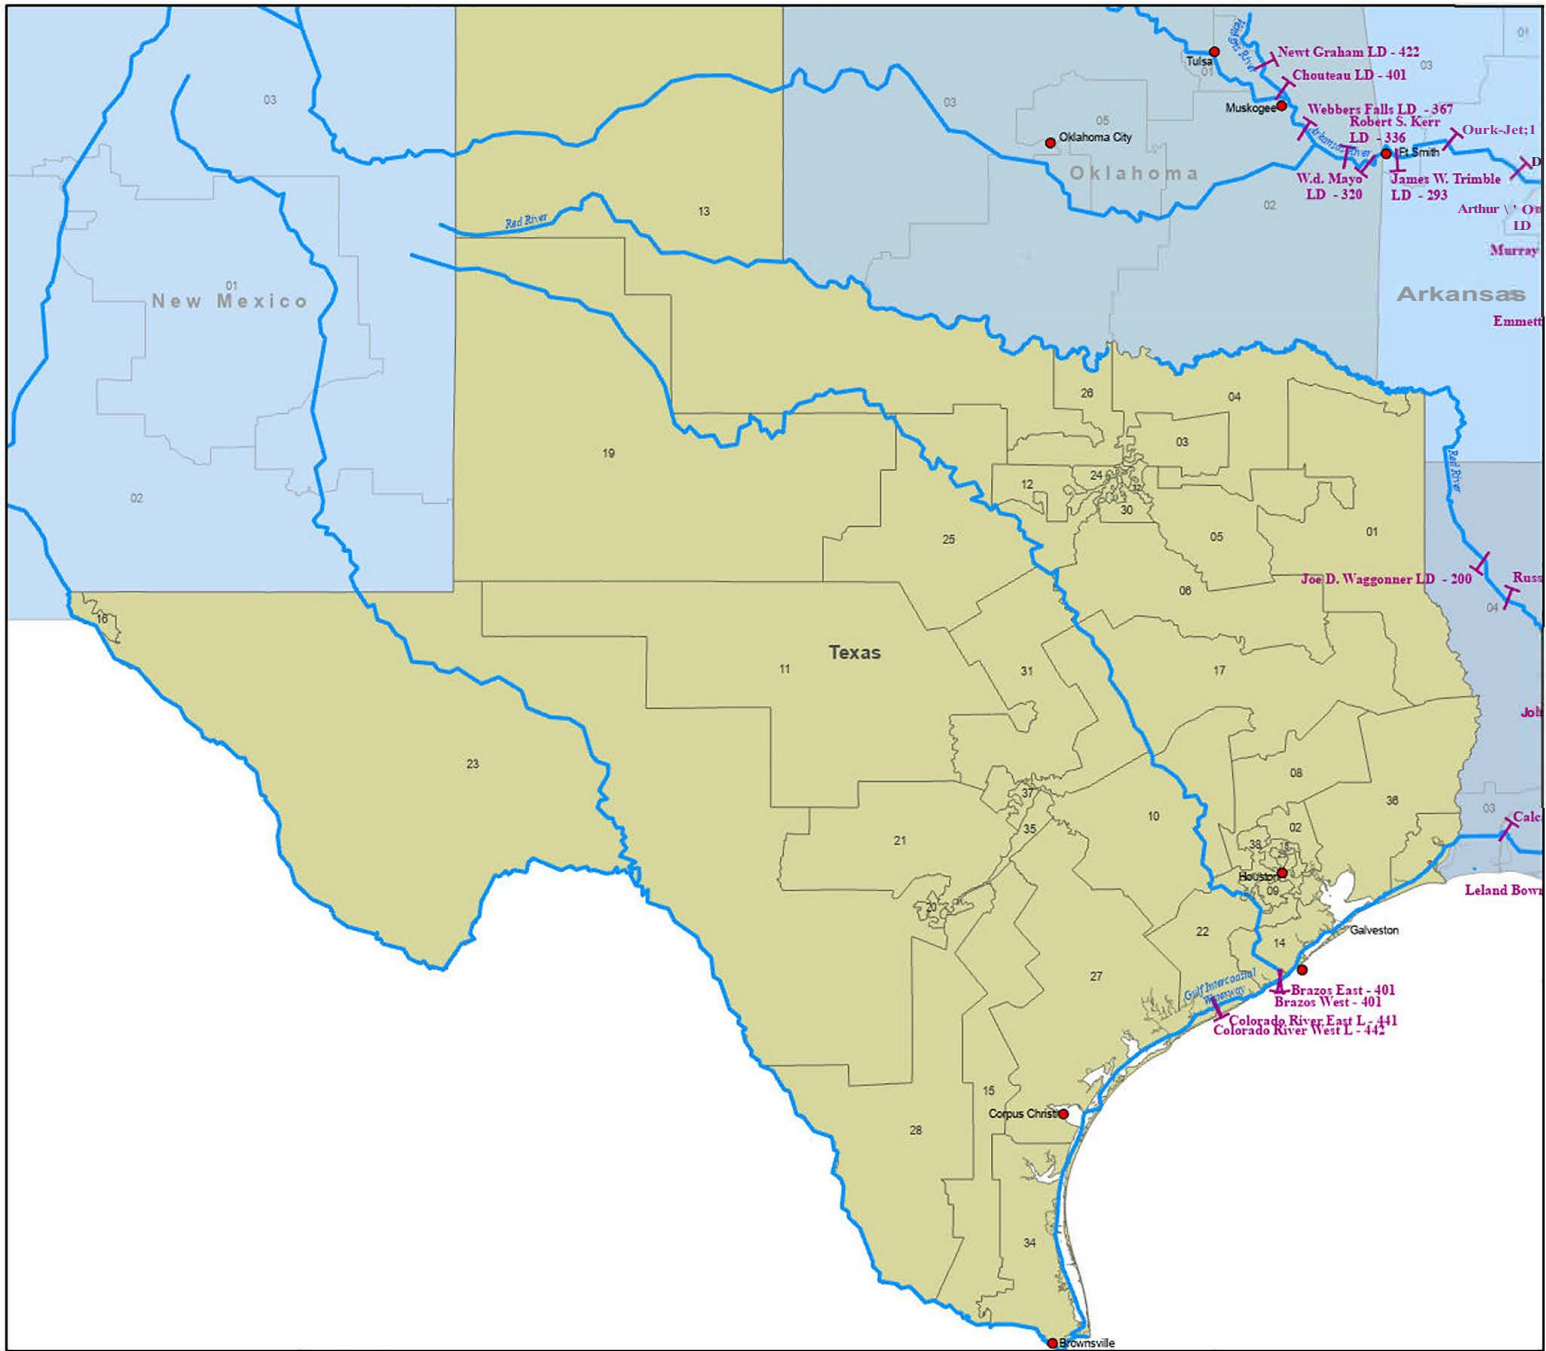

Locks and Dams of Texas

Representatives

District	Name	Party	District	Name	Party
1	Nathaniel Moran	R	22	Troy Nehls	R
2	Dan Crenshaw	R	23	Tony Gonzales	R
3	Keith Self	R	24	Beth Van Duyne	R
4	Pat Fallon	R	25	Roger Williams	R
5	Lance Gooden	R	26	Brandon Gill	R
6	Jake Ellzey	R	27	Michael Cloud	R
7	Lizzie Fletcher	D	28	Henry Cuellar	D
8	Morgan Luttrell	R	29	Sylvia Garcia	D
9	Al Green	D	30	Jasmine Crockett	D
10	Michael McCaul	R	31	John Carter	R
11	August Pfluger	R	32	Julie Johnson	D
12	Craig Goldman	R	33	Marc Veasey	D
13	Ronny Jackson	R	34	Vincente Gonzalez	D
14	Randy Weber	R	35	Greg Casar	D
15	Monica De La Cruz	R	36	Brian Babin	R
16	Veronica Escobar	D	37	Lloyd Doggett	D
17	Pete Sessions	R	38	Wesley Hunt	R
18	Erica Lee Carter	D			
19	Jodey Arrington	R			
20	Joaquin Castro	D			
21	Chip Roy	R			

Senators

Name	Party
John Cornyn	R
Ted Cruz	R

T Locks & Dams, River Miles
 — Rivers

WATERWAYS
 COUNCIL, INC.