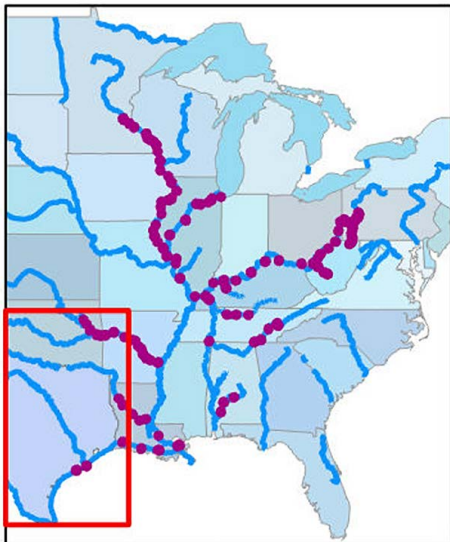

Locks and Dams of Texas

Representatives

District	Name	Party	District	Name	Party
1	Nathaniel Moran	R	22	Troy Nehls	R
2	Dan Crenshaw	R	23	Tony Gonzales	R
3	Keith Self	R	24	Beth Van Duyne	R
4	Pat Fallon	R	25	Roger Williams	R
5	Lance Gooden	R	26	Brandon Gill	R
6	Jake Ellzey	R	27	Michael Cloud	R
7	Lizzie Fletcher	D	28	Henry Cuellar	D
8	Morgan Luttrell	R	29	Sylvia Garcia	D
9	Al Green	D	30	Jasmine Crockett	D
10	Michael McCaul	R	31	John Carter	R
11	August Pfluger	R	32	Julie Johnson	D
12	Craig Goldman	R	33	Marc Veasey	D
13	Ronny Jackson	R	34	Vincente Gonzalez	D
14	Randy Weber	R	35	Greg Casar	D
15	Monica De La Cruz	R	36	Brian Babin	R
16	Veronica Escobar	D	37	Lloyd Doggett	D
17	Pete Sessions	R	38	Wesley Hunt	R
18	Erica Lee Carter	D			
19	Jodey Arrington	R			
20	Joaquin Castro	D			
21	Chip Roy	R			

Senators

Name	Party
John Cornyn	R
Ted Cruz	R

T Locks & Dams, River Miles
— Rivers

WATERWAYS
COUNCIL, INC.