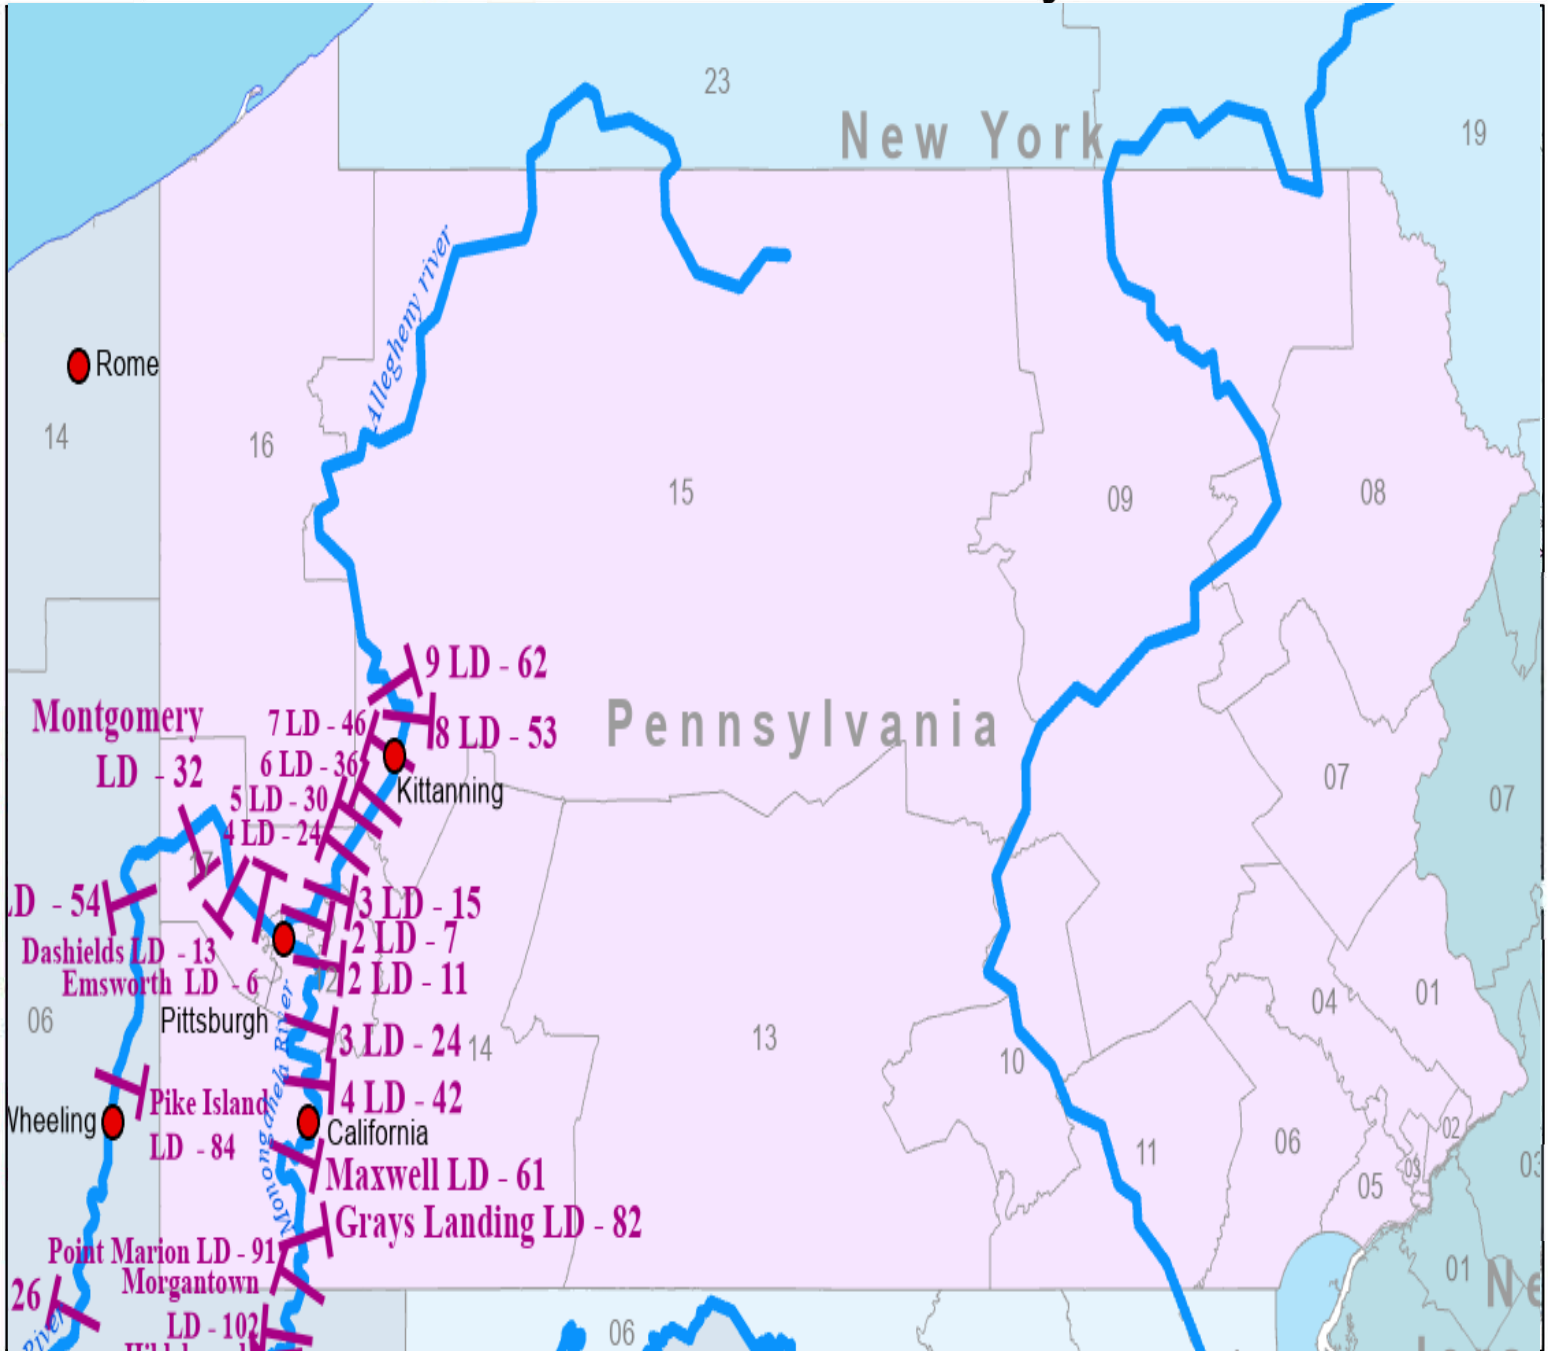

# Locks and Dams of Pennsylvania

## Representatives

District	Name	Party
1	Brian Fitzpatrick	R
2	Brendan Boyle	D
3	Dwight Evans	D
4	Madeleine Dean	D
5	Mary Gay Scanlon	D
6	Chrissy Houlihan	D
7	Ryan Mackenzie	R
8	Robert Bresnahan	R
9	Dan Meuser	R
10	Scott Perry	R
11	Lloyd Smucker	R
12	Summer Lee	R
13	John Joyce	R
14	Guy Reschenthaler	R
15	Glenn Thompson	R
16	Mike Kelly	R
17	Chris Deluzio	D

## Senators

Name	Party
Dave McCormick	R
John Fetterman	D

**T** Locks & Dams, River Miles  
**—** Rivers

**WATERWAYS**  
 COUNCIL, INC.