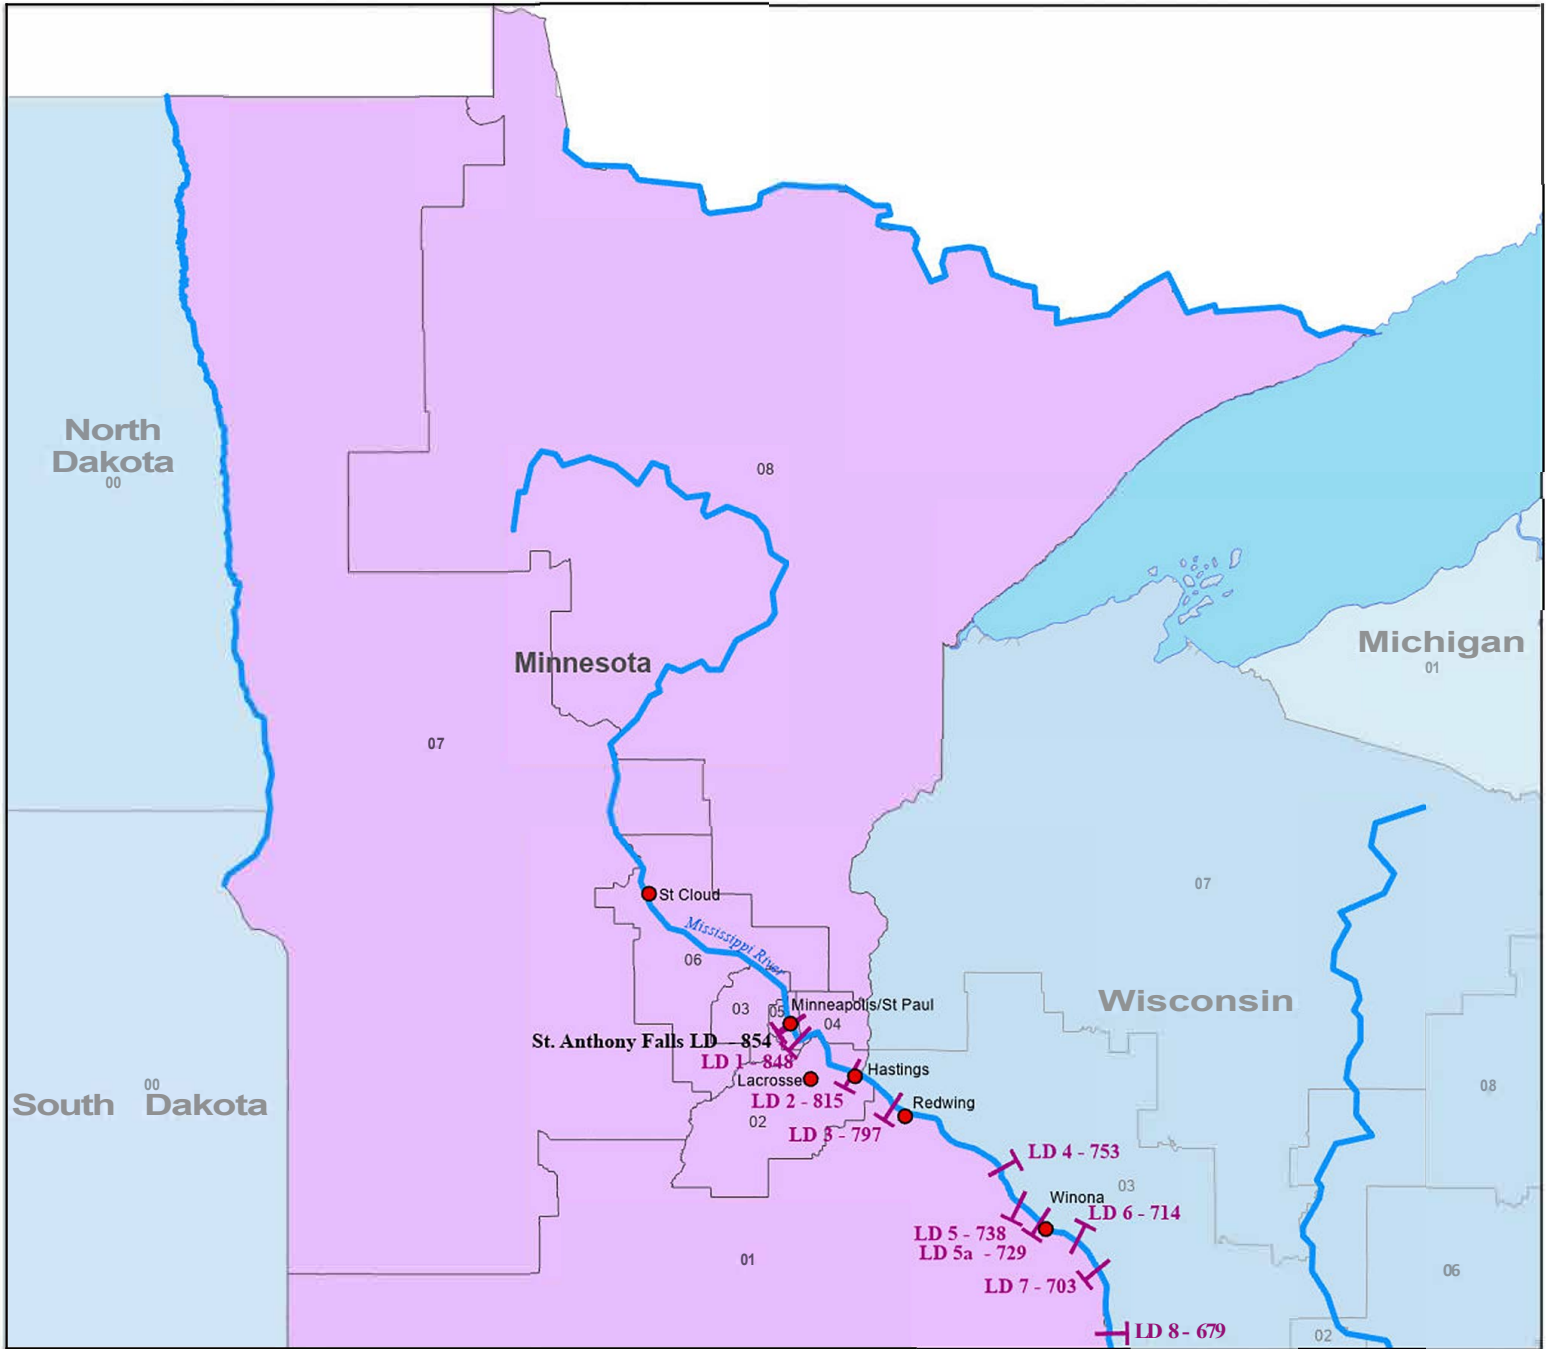

# Locks and Dams of Minnesota

## Representatives

District	Name	Party
1	Brad Finstad	R
2	Angie Craig	D
3	Kelly Morrison	D
4	Betty Mccollum	D
5	Ilhan Omar	D
6	Tom Emmer	R
7	Michelle Fischbach	R
8	Pete Stauber	R

## Senators

Name	Party
Amy Klobuchar	D
Tina Smith	D

**T** Locks & Dams, River Miles  
**—** Rivers

**WATERWAYS**  
 COUNCIL, INC.