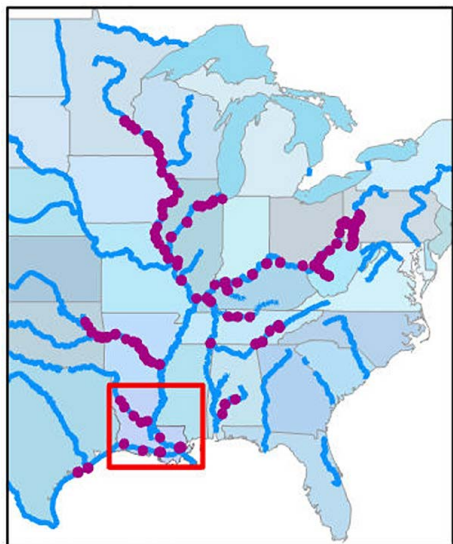

Locks and Dams of Louisiana

Representatives

District	Name	Party
1	Steve Scalise	R
2	Troy Carter	D
3	Clay Higgins	R
4	Mike Johnson	R
5	Julia Letlow	R
6	Cleo Fields	D

Senators

Name	Party
Bill Cassidy	R
John Kennedy	R

T Locks & Dams, River Miles
— Rivers

WATERWAYS
COUNCIL, INC.