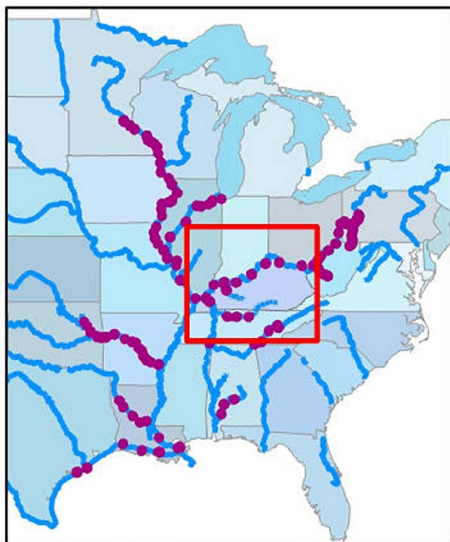

Locks and Dams of Kentucky

Representatives

District	Name	Party
1	James Comer Jr.	R
2	Brett Guthrie	R
3	Morgan McGarvey	D
4	Thomas Massie	R
5	Hal Rogers	R
6	Andy Barr	R

Senators

Name	Party
Mitch McConnell	R
Rand Paul	R