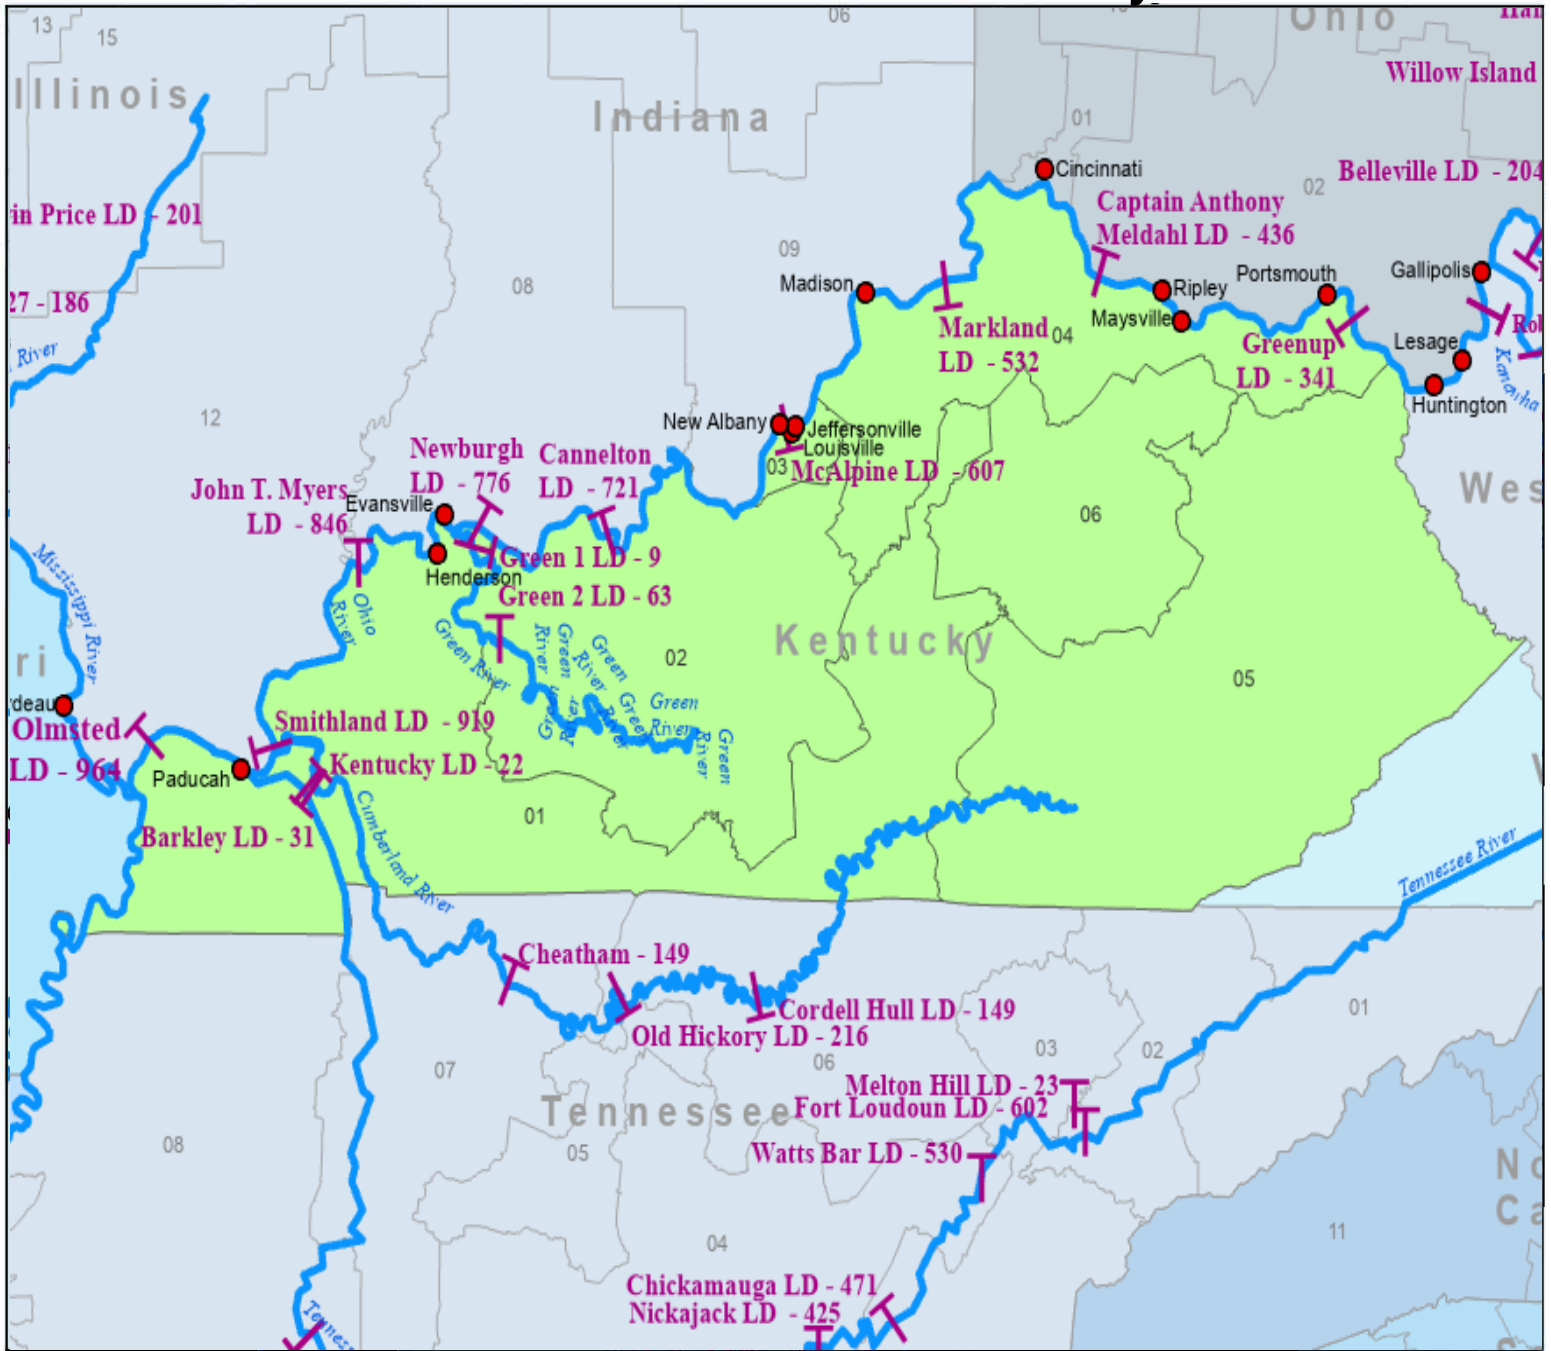

Locks and Dams of Kentucky

Representatives

District	Name	Party
1	James Comer Jr.	R
2	Brett Guthrie	R
3	Morgan McGarvey	D
4	Thomas Massie	R
5	Hal Rogers	R
6	Andy Barr	R

Senators

Name	Party
Mitch McConnell	R
Rand Paul	R

T Locks & Dams, River Miles
 Rivers

WATERWAYS
 COUNCIL, INC.