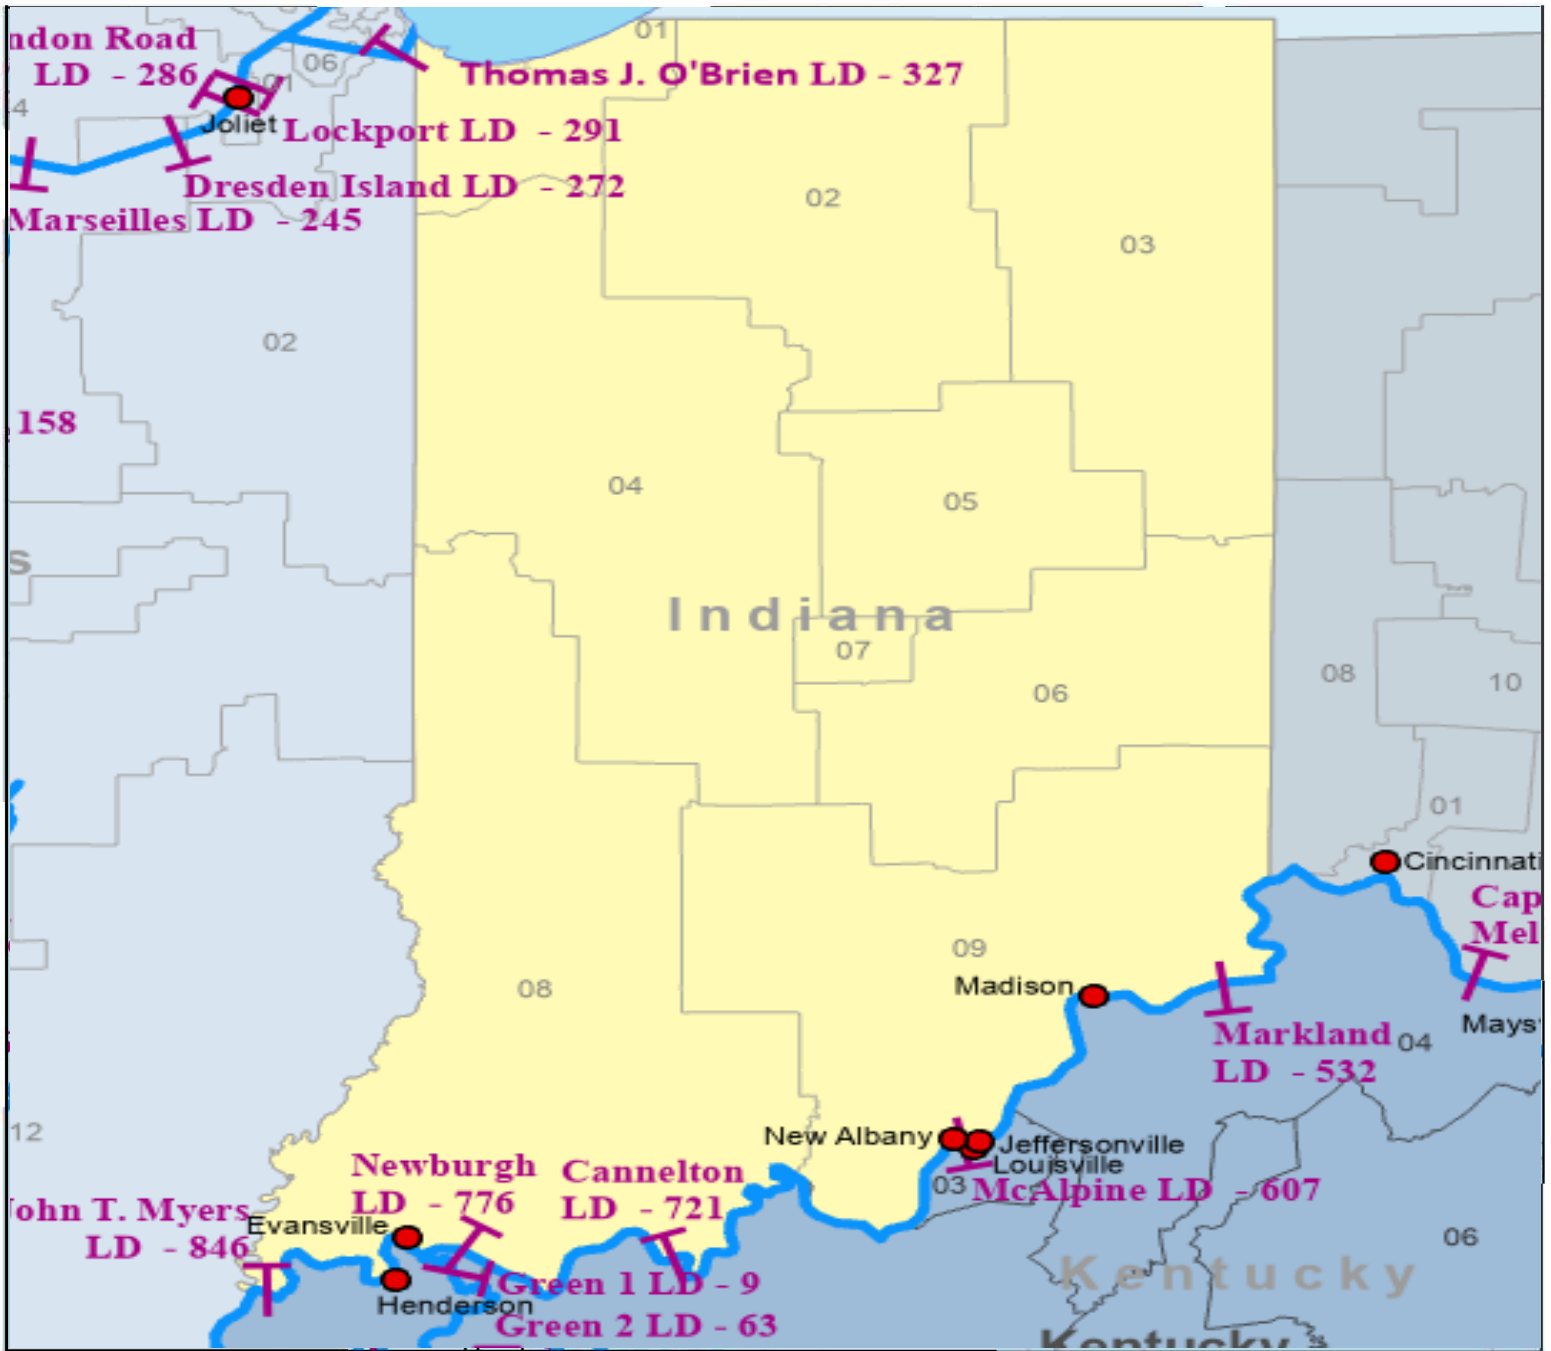

Locks and Dams of Indiana

Representatives

District	Name	Party
1	Frank Mrvan	D
2	Rudy Yakym	R
3	Marlin Stutzman	R
4	Jim Baird	R
5	Victoria Spartz	R
6	Jefferson Shreve	R
7	Andre Carson	D
8	Mark Messmer	R
9	Erin Houchin	R

Senators

Name	Party
Jim Banks	R
Todd Young	R

WATERWAYS
COUNCIL, INC.