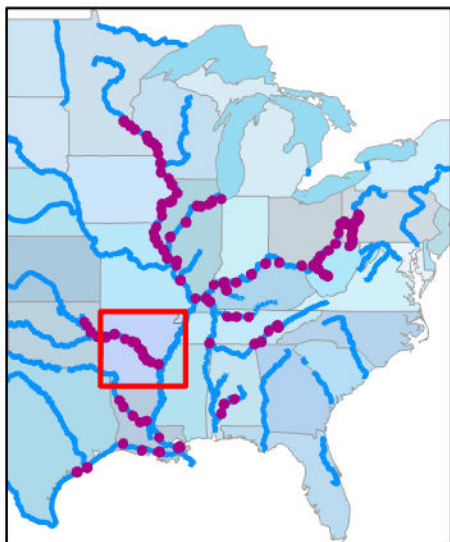

Locks and Dams of Arkansas

Representatives

District	Name	Party
1	Rick Crawford	R
2	French Hill	R
3	Steve Womack	R
4	Bruce Westerman	R

Senators

Name	Party
John Boozman	R
Tom Cotton	R

T Locks & Dams, River Miles
 Rivers