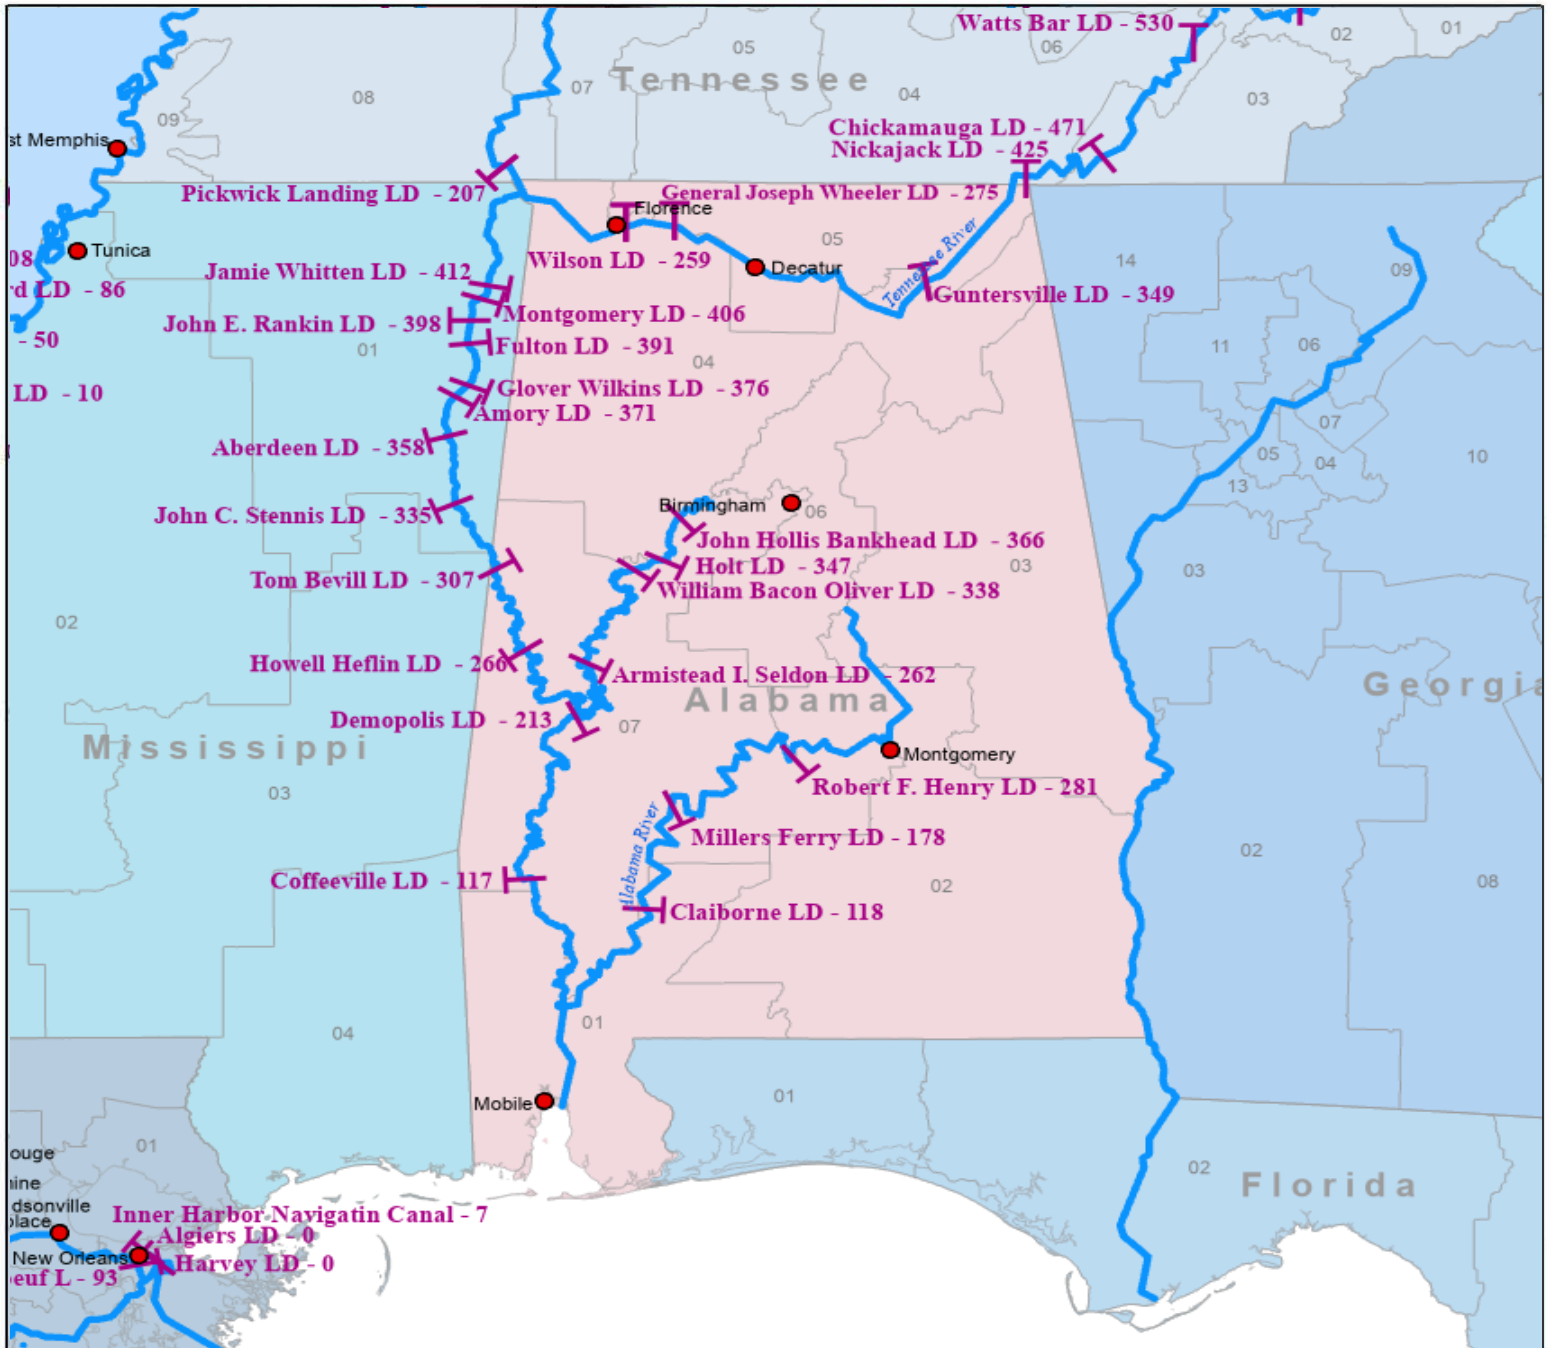

# Locks and Dams of Alabama

## Representatives

District	Name	Party
1	Barry Moore	R
2	Shomari Figures	D
3	Mike Rogers	R
4	Robert Aderholt	R
5	Dale Strong	R
6	Gary Palmer	R
7	Terri Sewell	D

## Senators

Name	Party
Katie Britt	R
Tommy Tuberville	R

**T** Locks & Dams, River Miles  
**—** Rivers

**WATERWAYS**  
 COUNCIL, INC.