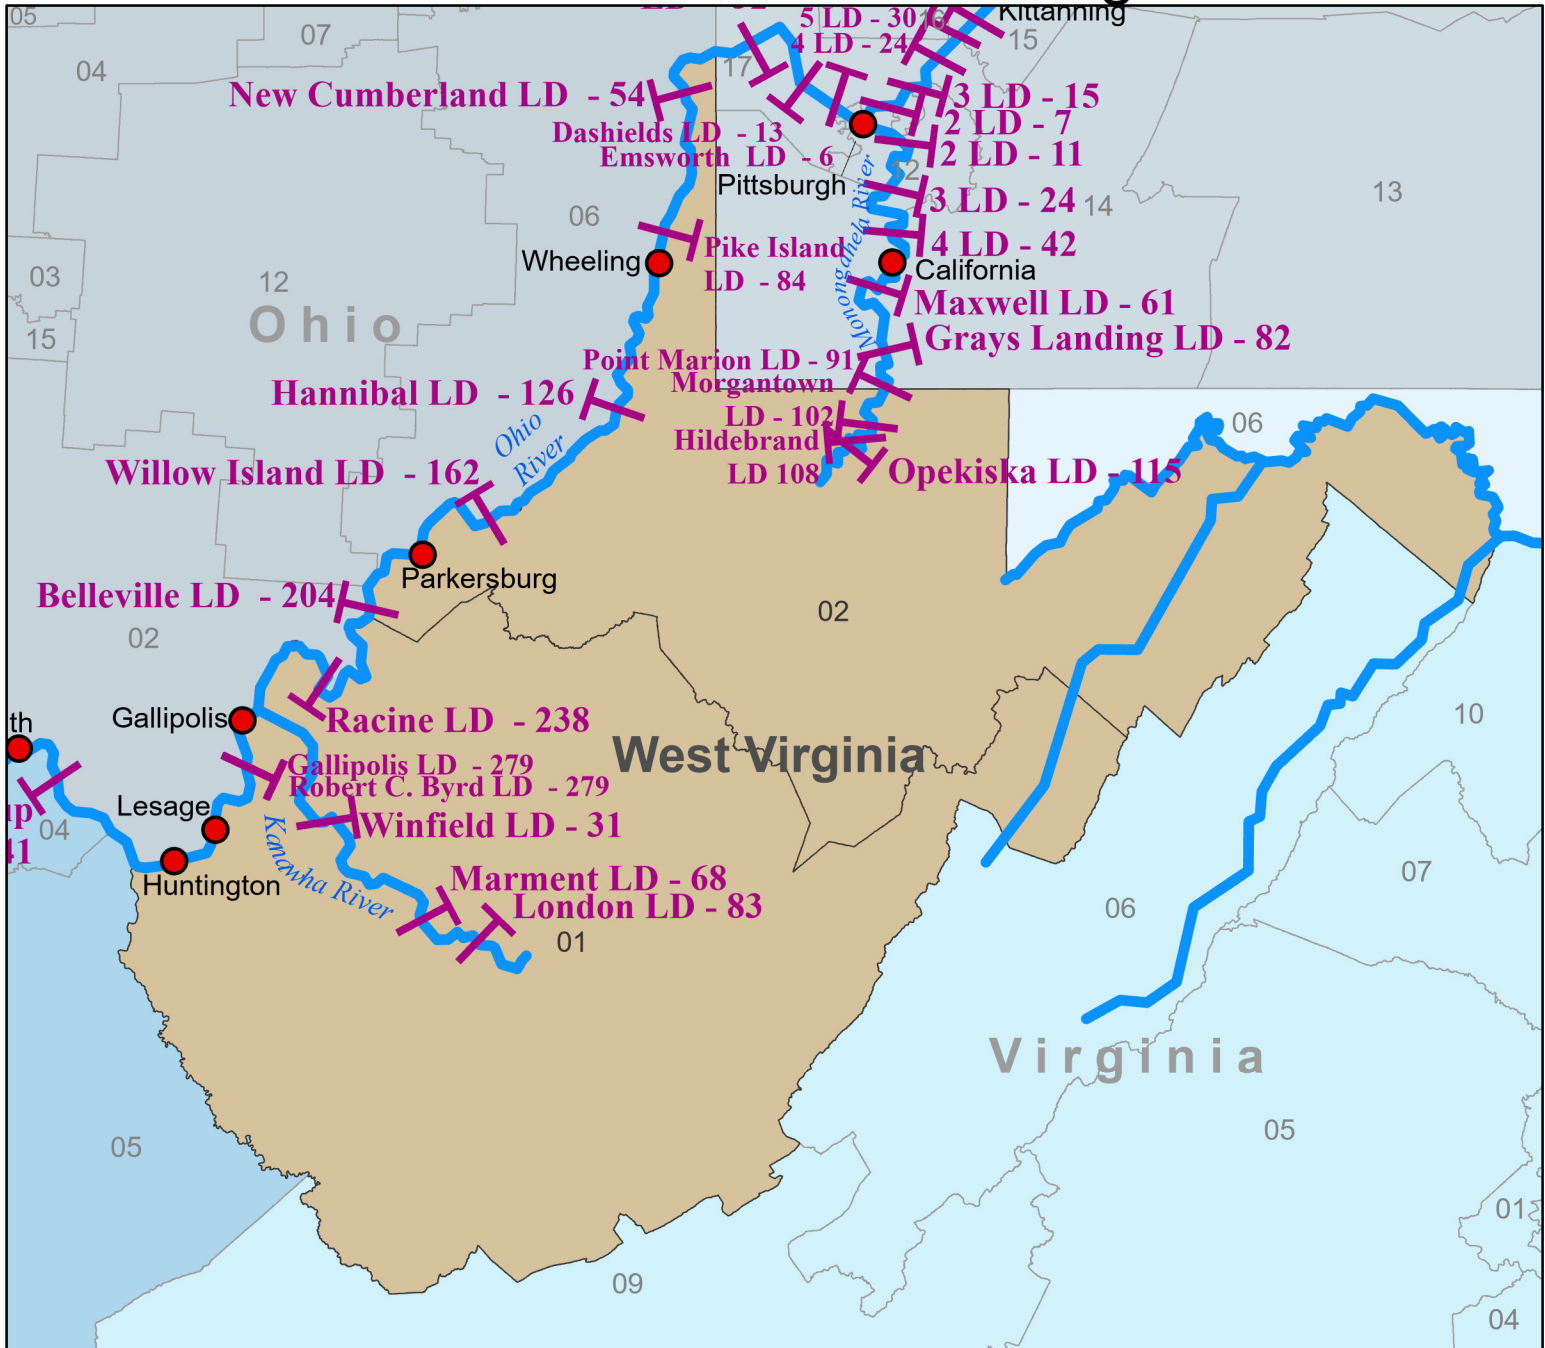

Locks and Dams of West Virginia

Representatives

District	Name	Party
1	Carol Miller	R
2	Alex Mooney	D

Senators

Name	Party
Shelley Moore Capito	R
Joe Manchin	D

T Locks & Dams, River Miles
 Rivers

WATERWAYS
COUNCIL, INC.