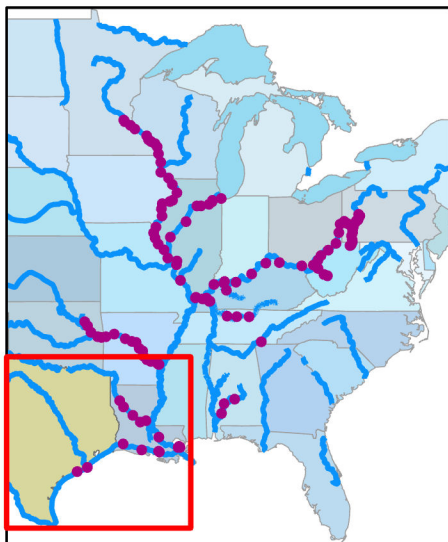

Locks and Dams of Texas

Representatives

District	Name	Party	District	Name	Party
1	Nathaniel Moran	R	22	Troy Nels	R
2	Dan Crenshaw	R	23	Tony Gonzales	R
3	Keith Self	R	24	Beth Van Duyne	R
4	Pat Fallon	R	25	Roger Williams	R
5	Lance Gooden	R	26	Michael Burgess	R
6	Jake Ellzey	R	27	Michael Cloud	R
7	Lizzie Fletcher	D	28	Henry Cuellar	D
8	Morgan Luttrell	R	29	Sylvia Garcia	D
9	Al Green	D	30	Jasmine Crockett	D
10	Michael McCaul	R	31	John Carter	R
11	August Pfluger	R	32	Colin Allred	D
12	Kay Granger	R	33	Marc Veasey	D
13	Ronny Jackson	R	34	Vincente Gonzalez	D
14	Randy Weber	R	35	Greg Casar	D
15	Monica De La Cruz	R	36	Brian Babin	R
16	Veronica Escobar	D	37	Lloyd Doggett	D
17	Pete Sessions	R	38	Wesley Hunt	R
18	Sheila Jackson Lee	D			
19	Jodey Arrington	R			
20	Joaquin Castro	D			
21	Chip Roy	R			

Senators

Name	Party
John Cornyn	R
Ted Cruz	R

T Locks & Dams, River Miles
— Rivers

WATERWAYS
 COUNCIL, INC.