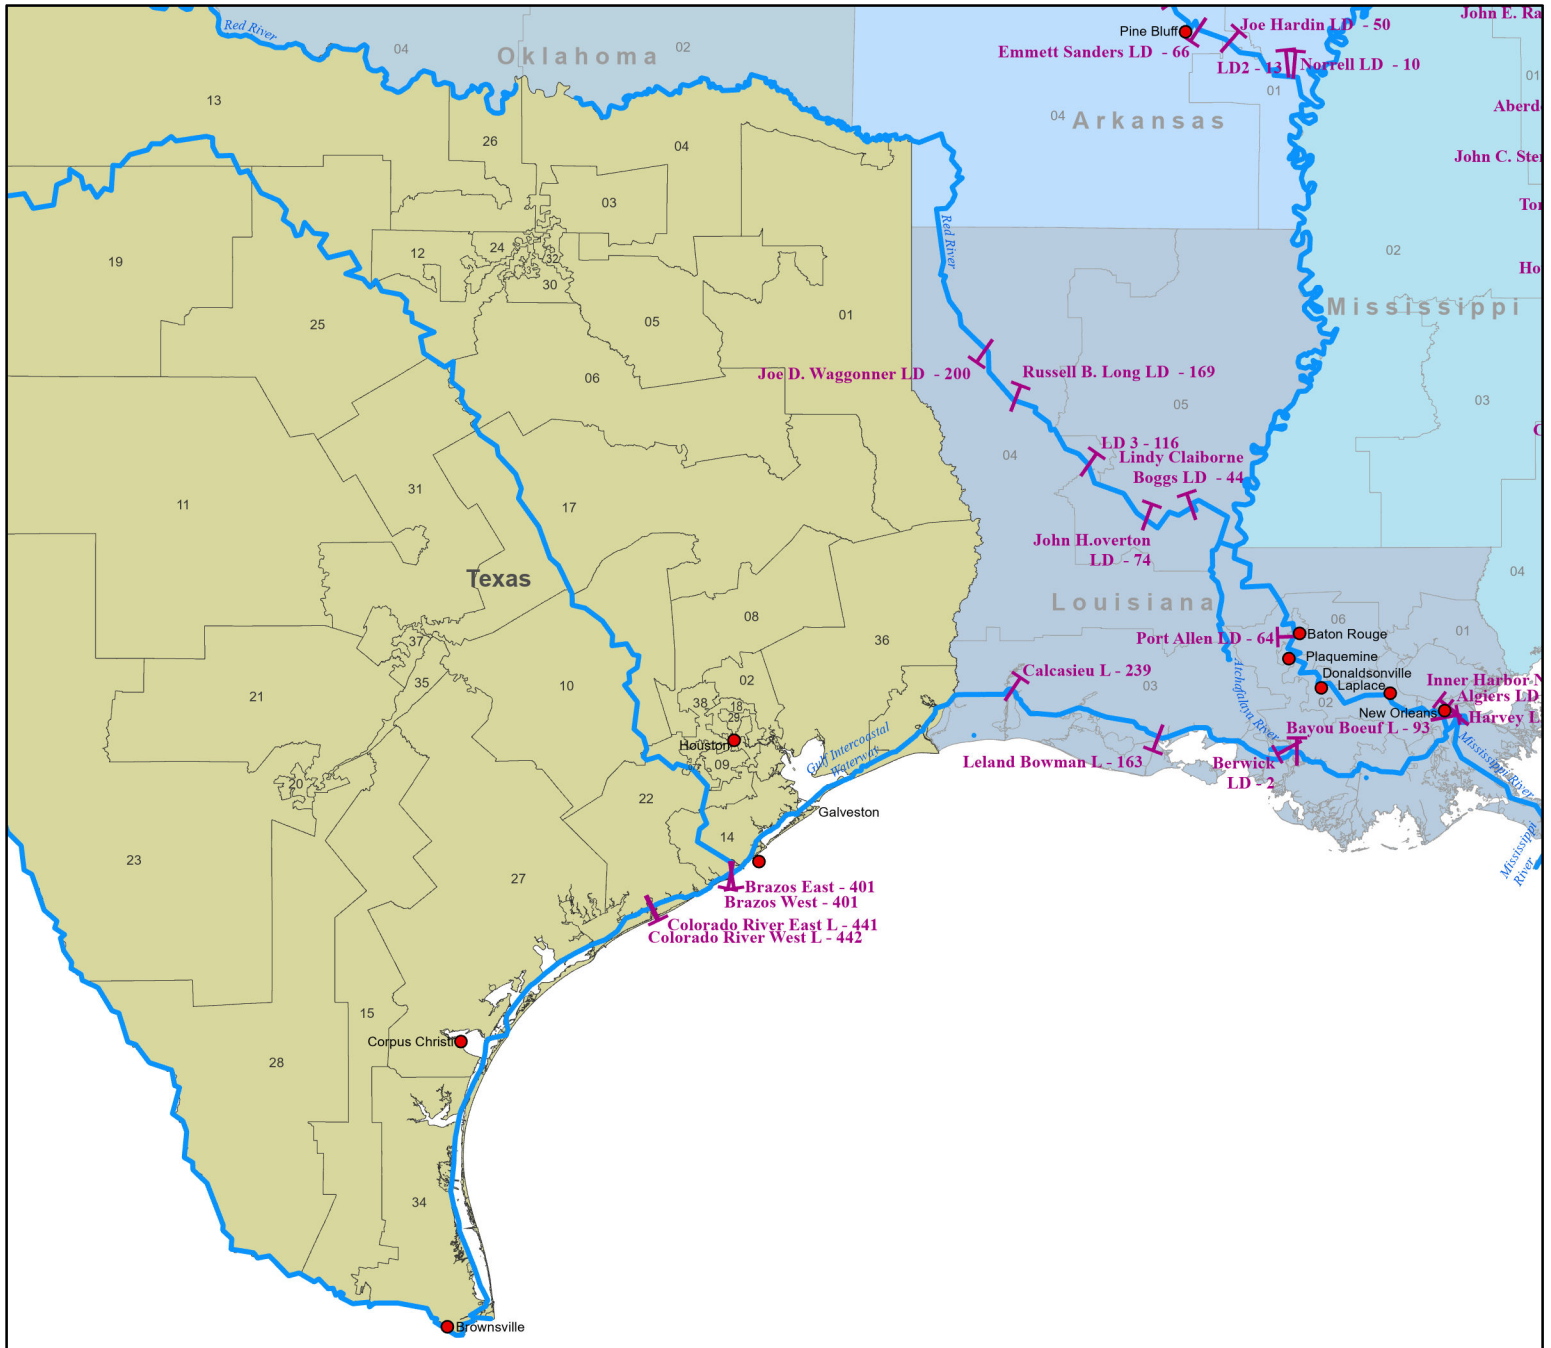

Locks and Dams of Texas

Representatives

District	Name	Party	District	Name	Party
1	Nathaniel Moran	R	22	Troy Nels	R
2	Dan Crenshaw	R	23	Tony Gonzales	R
3	Keith Self	R	24	Beth Van Duyne	R
4	Pat Fallon	R	25	Roger Williams	R
5	Lance Gooden	R	26	Michael Burgess	R
6	Jake Ellzey	R	27	Michael Cloud	R
7	Lizzie Fletcher	D	28	Henry Cuellar	D
8	Morgan Luttrell	R	29	Sylvia Garcia	D
9	Al Green	D	30	Jasmine Crockett	D
10	Michael McCaul	R	31	John Carter	R
11	August Pfluger	R	32	Colin Allred	D
12	Kay Granger	R	33	Marc Veasey	D
13	Ronny Jackson	R	34	Vincente Gonzalez	D
14	Randy Weber	R	35	Greg Casar	D
15	Monica De La Cruz	R	36	Brian Babin	R
16	Veronica Escobar	D	37	Lloyd Doggett	D
17	Pete Sessions	R	38	Wesley Hunt	R
18	Sheila Jackson Lee	D			
19	Jodey Arrington	R			
20	Joaquin Castro	D			
21	Chip Roy	R			

Senators

Name	Party
John Cornyn	R
Ted Cruz	R

T Locks & Dams, River Miles
— Rivers

WATERWAYS
 COUNCIL, INC.