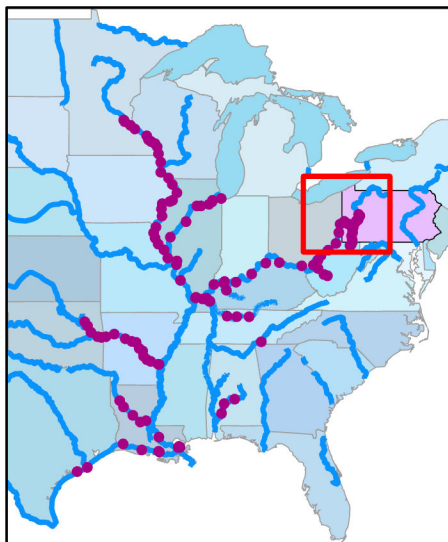

Locks and Dams of Pennsylvania

Representatives

District	Name	Party
1	Brian Fitzpatrick	R
2	Brendan Boyle	D
3	Dwight Evans	D
4	Madeleine Dean	D
5	Mary Gay Scanlon	D
6	Chrissy Houlahan	D
7	Susan Wild	D
8	Matt Cartwright	D
9	Dan Meuser	R
10	Scott Perry	R
11	Lloyd Smucker	R
12	Summer Lee	R
13	John Joyce	R
14	Guy Reschenthaler	R
15	Glenn Thompson	R
16	Mike Kelly	R
17	Chris Deluzio	D

Senators

Name	Party
Bob Casey	D
John Fetterman	D

T Locks & Dams, River Miles
— Rivers

WATERWAYS
 COUNCIL, INC.