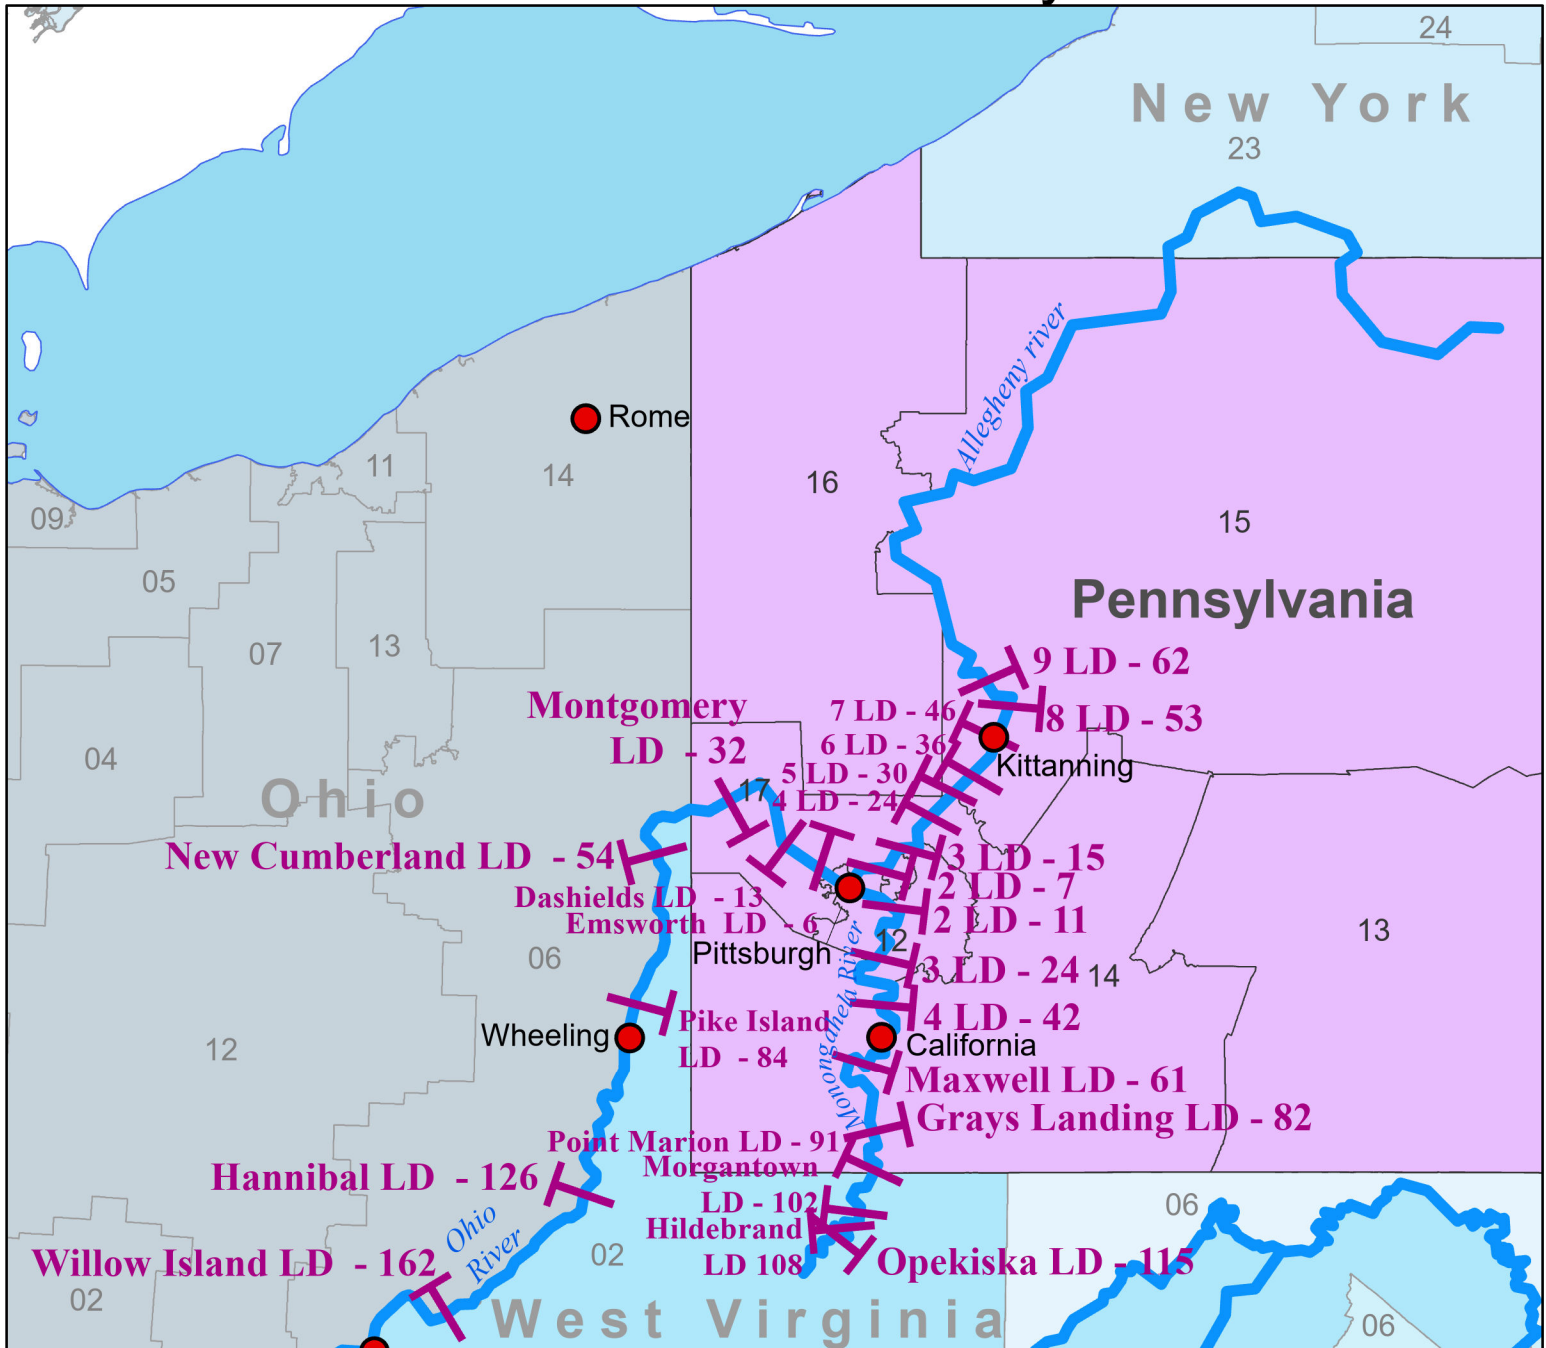

Locks and Dams of Pennsylvania

Representatives

District	Name	Party
1	Brian Fitzpatrick	R
2	Brendan Boyle	D
3	Dwight Evans	D
4	Madeleine Dean	D
5	Mary Gay Scanlon	D
6	Chrissy Houlahan	D
7	Susan Wild	D
8	Matt Cartwright	D
9	Dan Meuser	R
10	Scott Perry	R
11	Lloyd Smucker	R
12	Summer Lee	R
13	John Joyce	R
14	Guy Reschenthaler	R
15	Glenn Thompson	R
16	Mike Kelly	R
17	Chris Deluzio	D

Senators

Name	Party
Bob Casey	D
John Fetterman	D

T Locks & Dams, River Miles
— Rivers

WATERWAYS
 COUNCIL, INC.