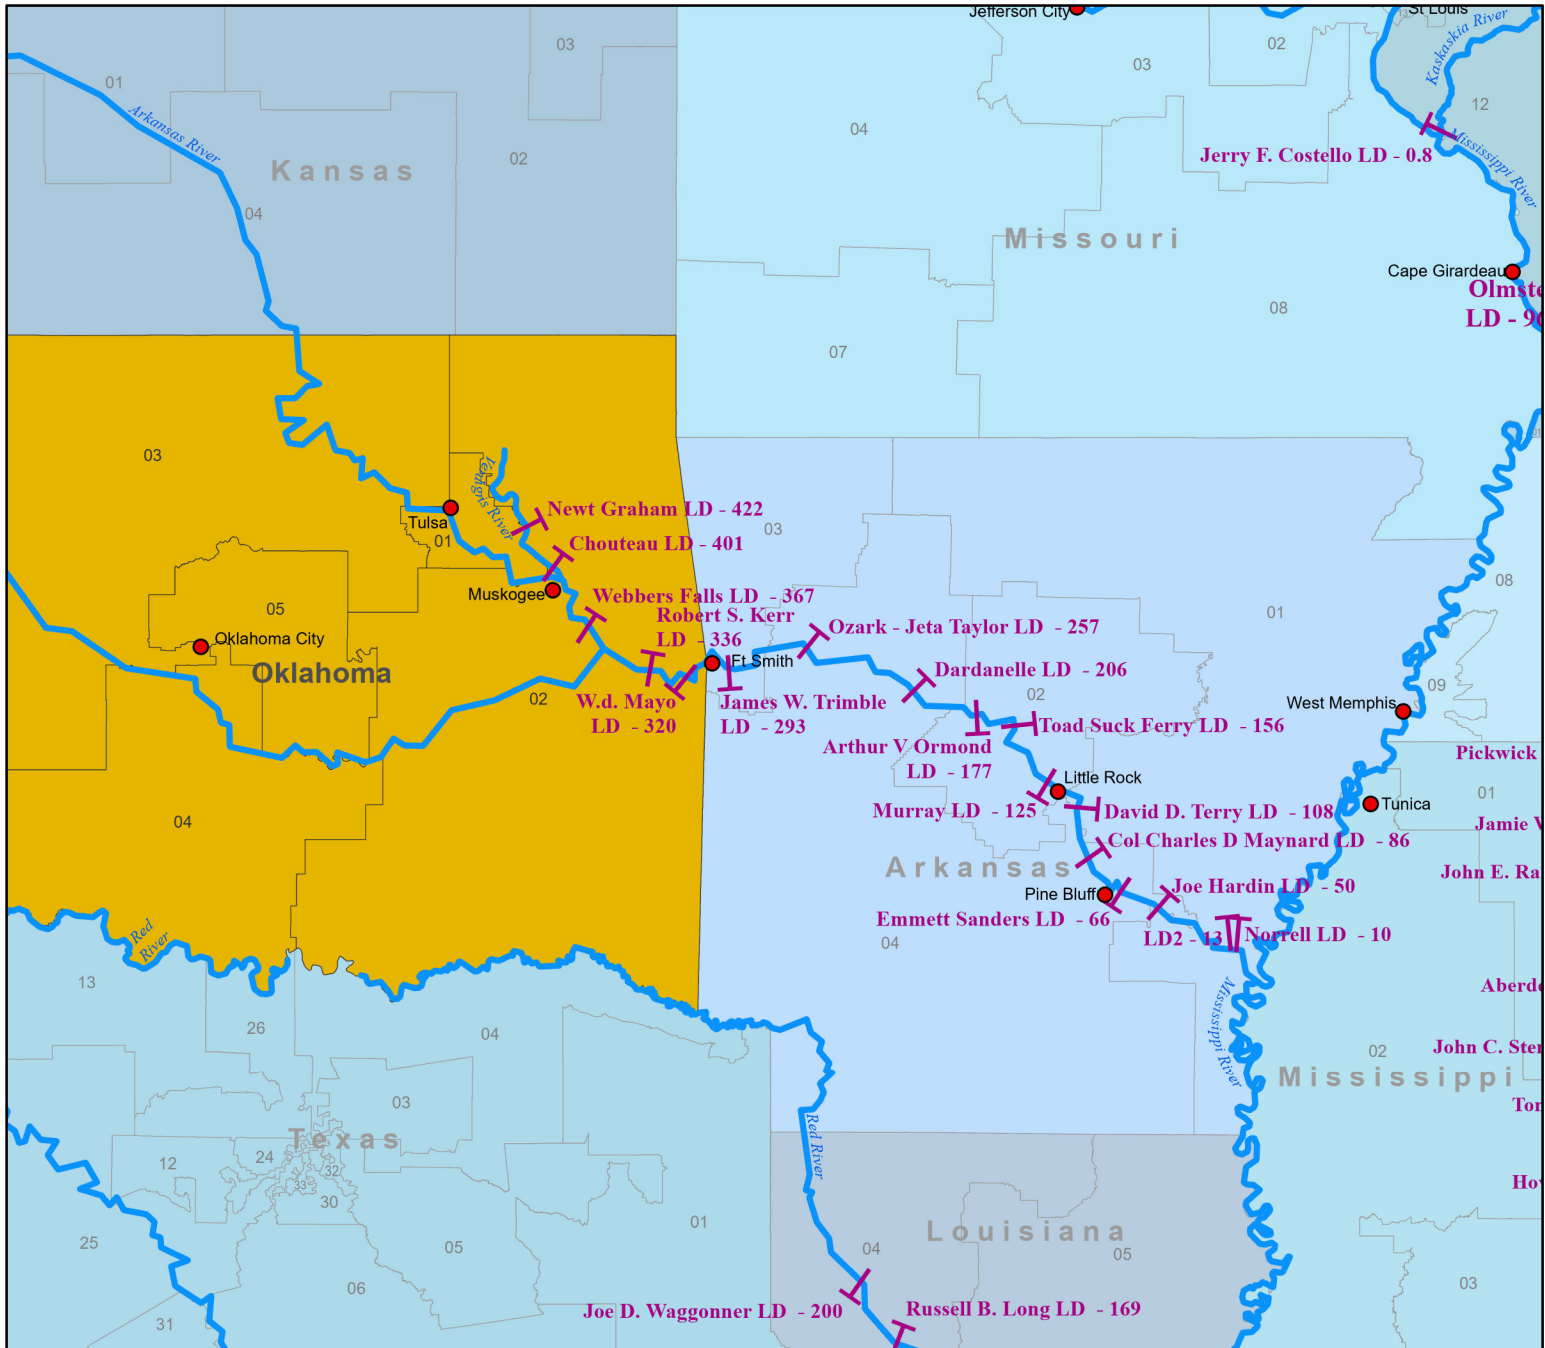

# Locks and Dams of Oklahoma

## Representatives

District	Name	Party
1	Kevin Hern	R
2	Josh Brecheen	R
3	Frank Lucas	R
4	Tom Cole	R
5	Stephanie Bice	R

## Senators

Name	Party
James Lankford	R
Markwayne Mullin	R

**T** Locks & Dams, River Miles  
 Rivers

**WATERWAYS**  
COUNCIL, INC.