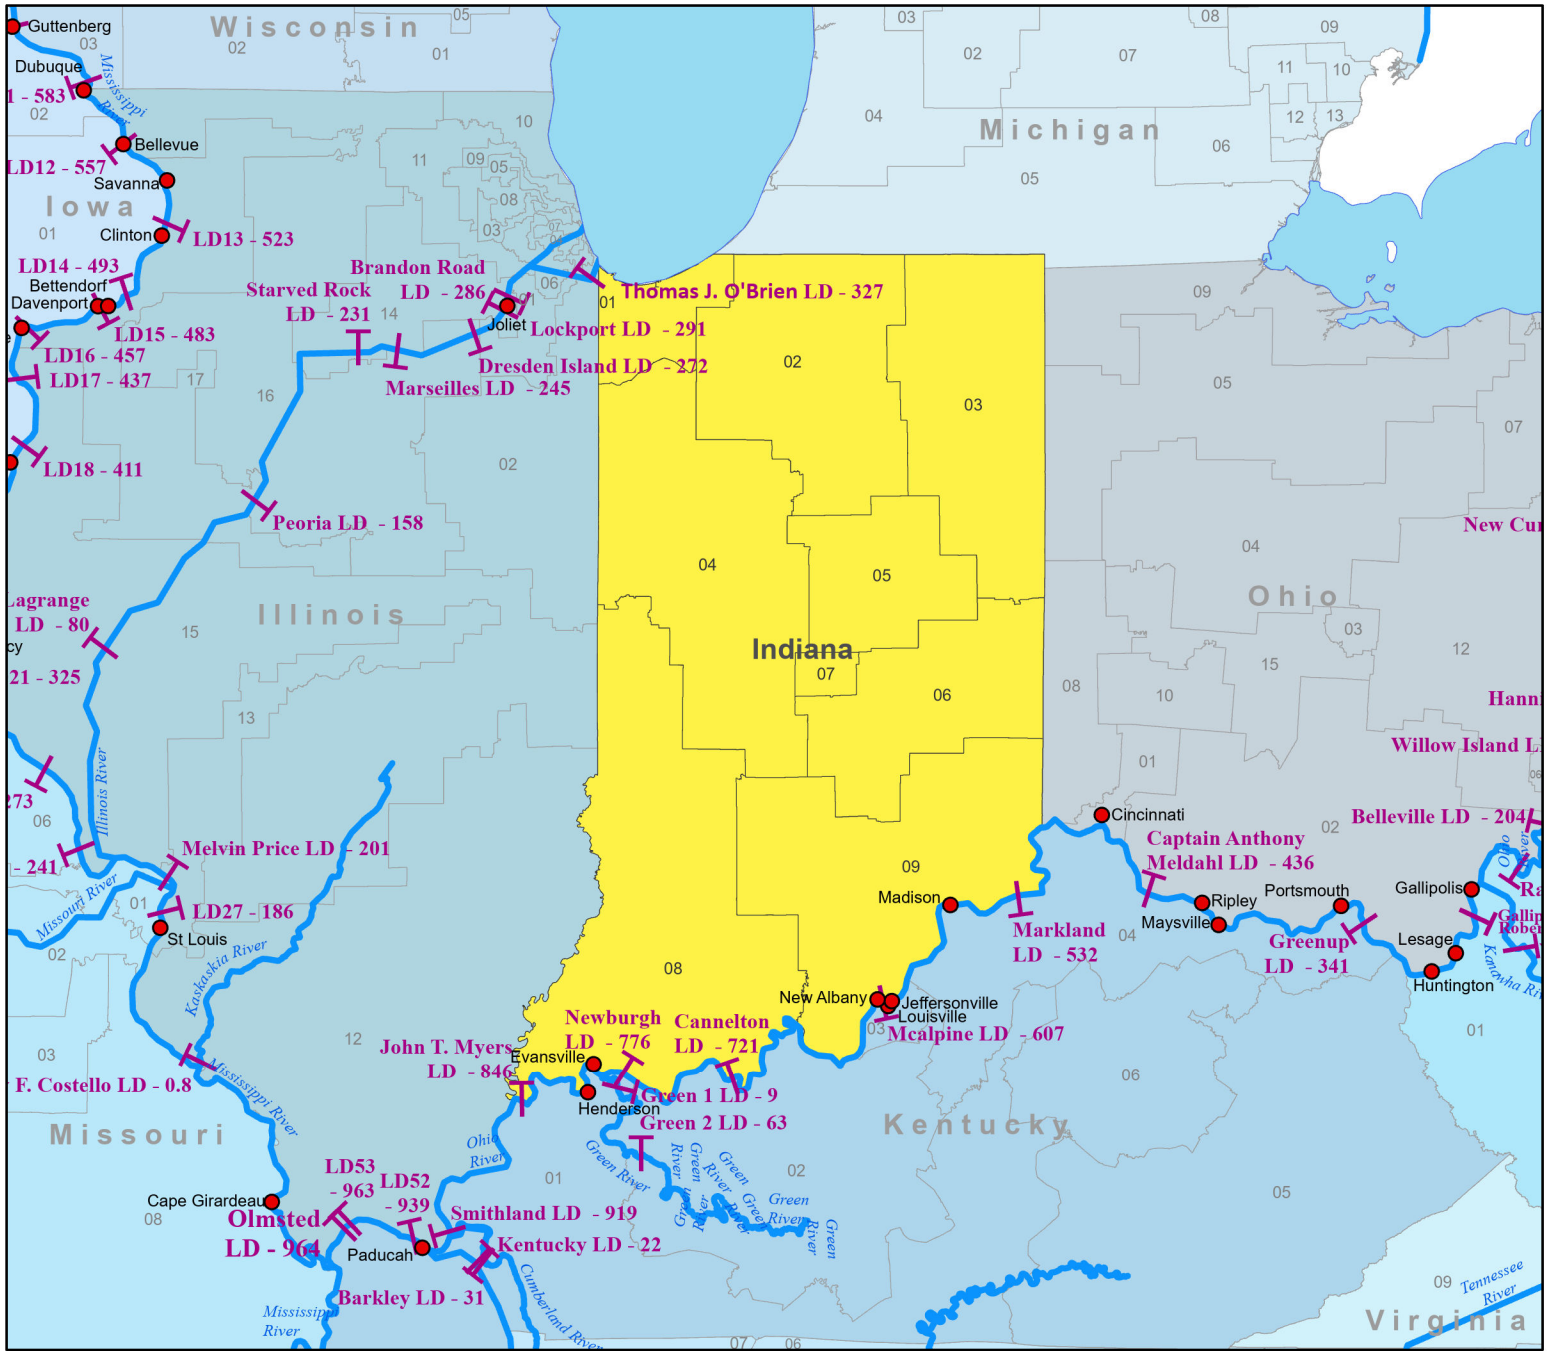

Locks and Dams of Indiana

Representatives

District	Name	Party
1	Frank Mrvan	D
2	Rudy Yakym	R
3	Jim Banks	R
4	Jim Baird	R
5	Victoria Spartz	R
6	Greg Pence	R
7	Andre Carson	D
8	Larry Bucshon	R
9	Erin Houchin	R

Senators

Name	Party
Mike Braun	R
Todd Young	R

T Locks & Dams, River Miles
 Rivers

WATERWAYS
 COUNCIL, INC.