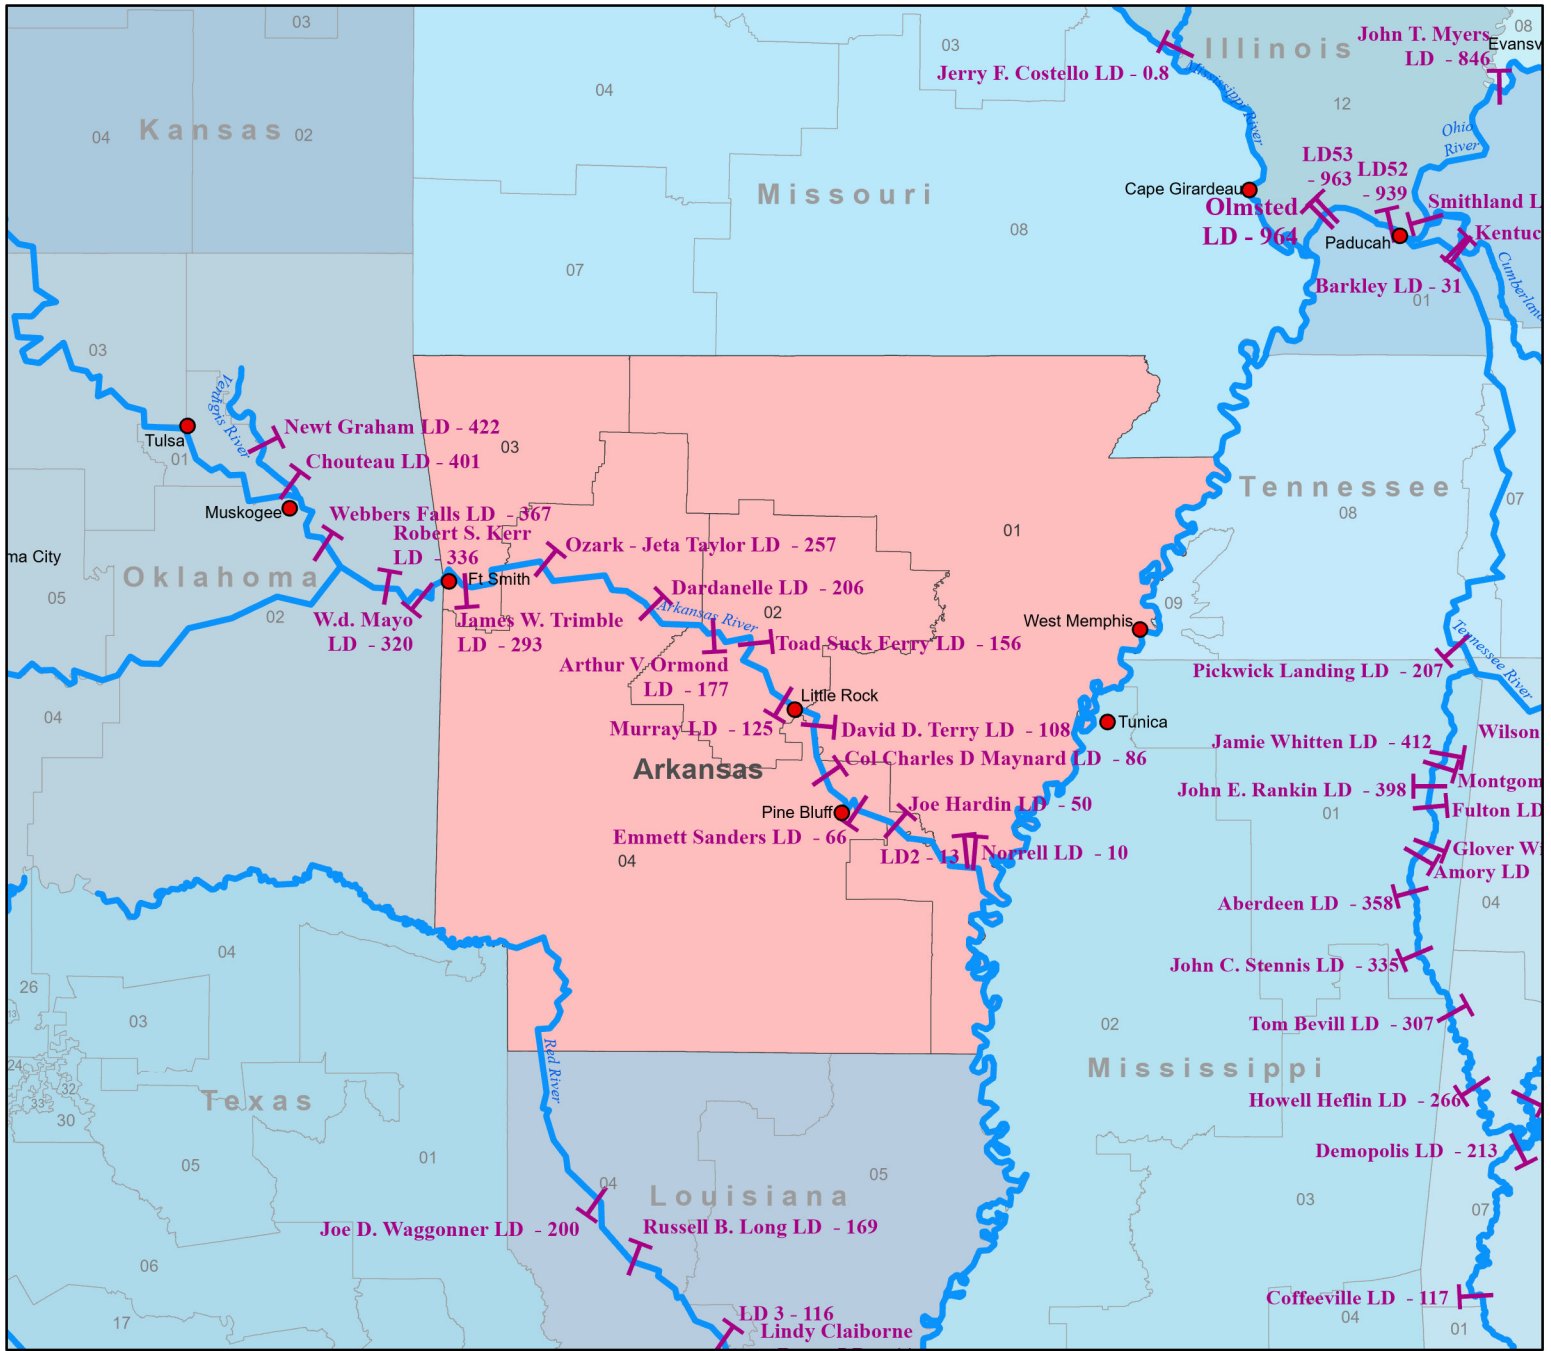

# Locks and Dams of Arkansas

## Representatives

District	Name	Party
1	Rick Crawford	R
2	French Hill	R
3	Steve Womack	R
4	Bruce Westerman	R

## Senators

Name	Party
John Boozman	R
Tom Cotton	R

**T** Locks & Dams, River Miles  
 Rivers

**WATERWAYS**  
COUNCIL, INC.