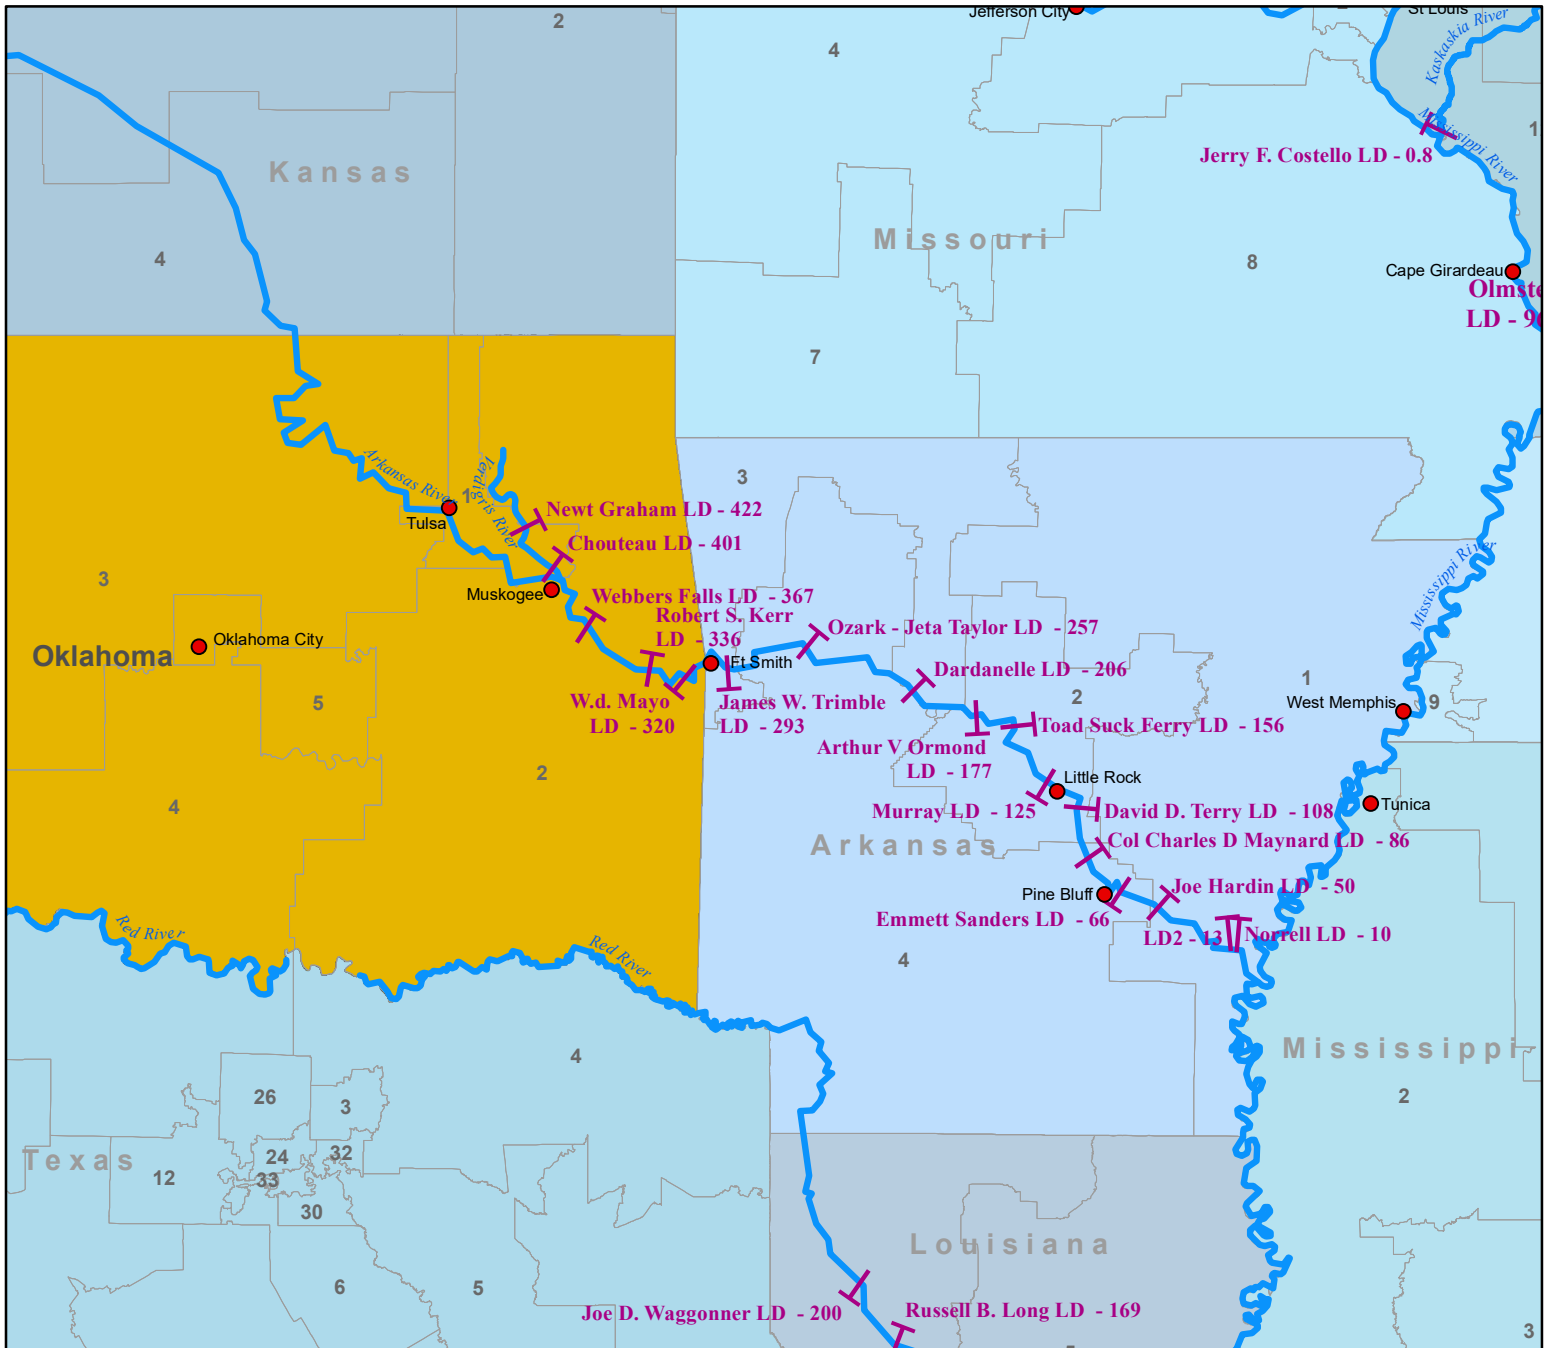

# Locks and Dams of Oklahoma

## Representatives

District	Name	Party
1	Hern, Kevin	R
2	Mullin, Markwayne	R
3	Lucas, Frank	R
4	Cole, Tom	R
5	Horn, Kendra	D

## Senators

Name	Party
Inhofe, James M.	R
Lankford, James	R

**T** Locks & Dams, River Miles  
 Rivers

**WATERWAYS**  
COUNCIL, INC.