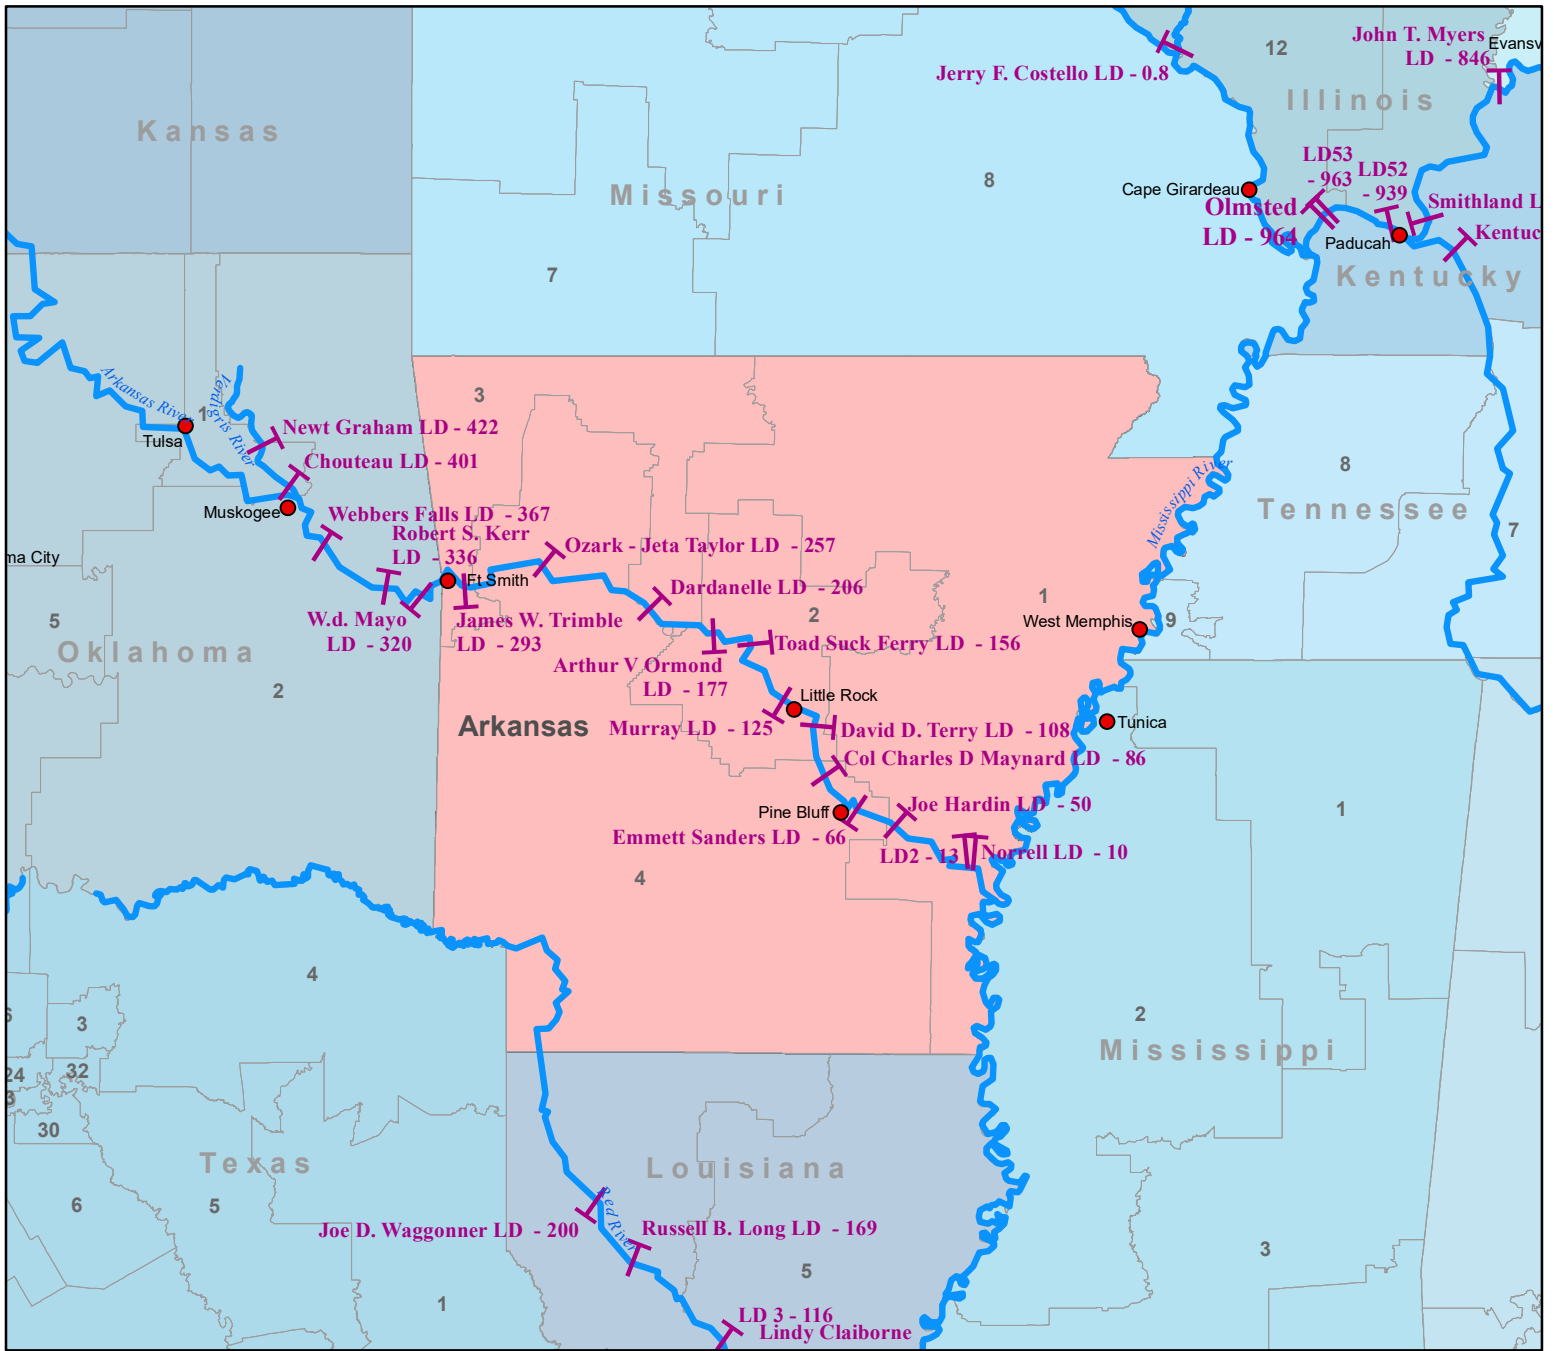

# Locks and Dams of Arkansas

## Representatives

District	Name	Party
1	Crawford, Rick	R
2	Hill, French	R
3	Womack, Steve	R
4	Westerman, Bruce	R

## Senators

Name	Party
Boozman, John	R
Cotton, Tom	R

**T** Locks & Dams, River Miles  
**—** Rivers

**WATERWAYS**  
 COUNCIL, INC.