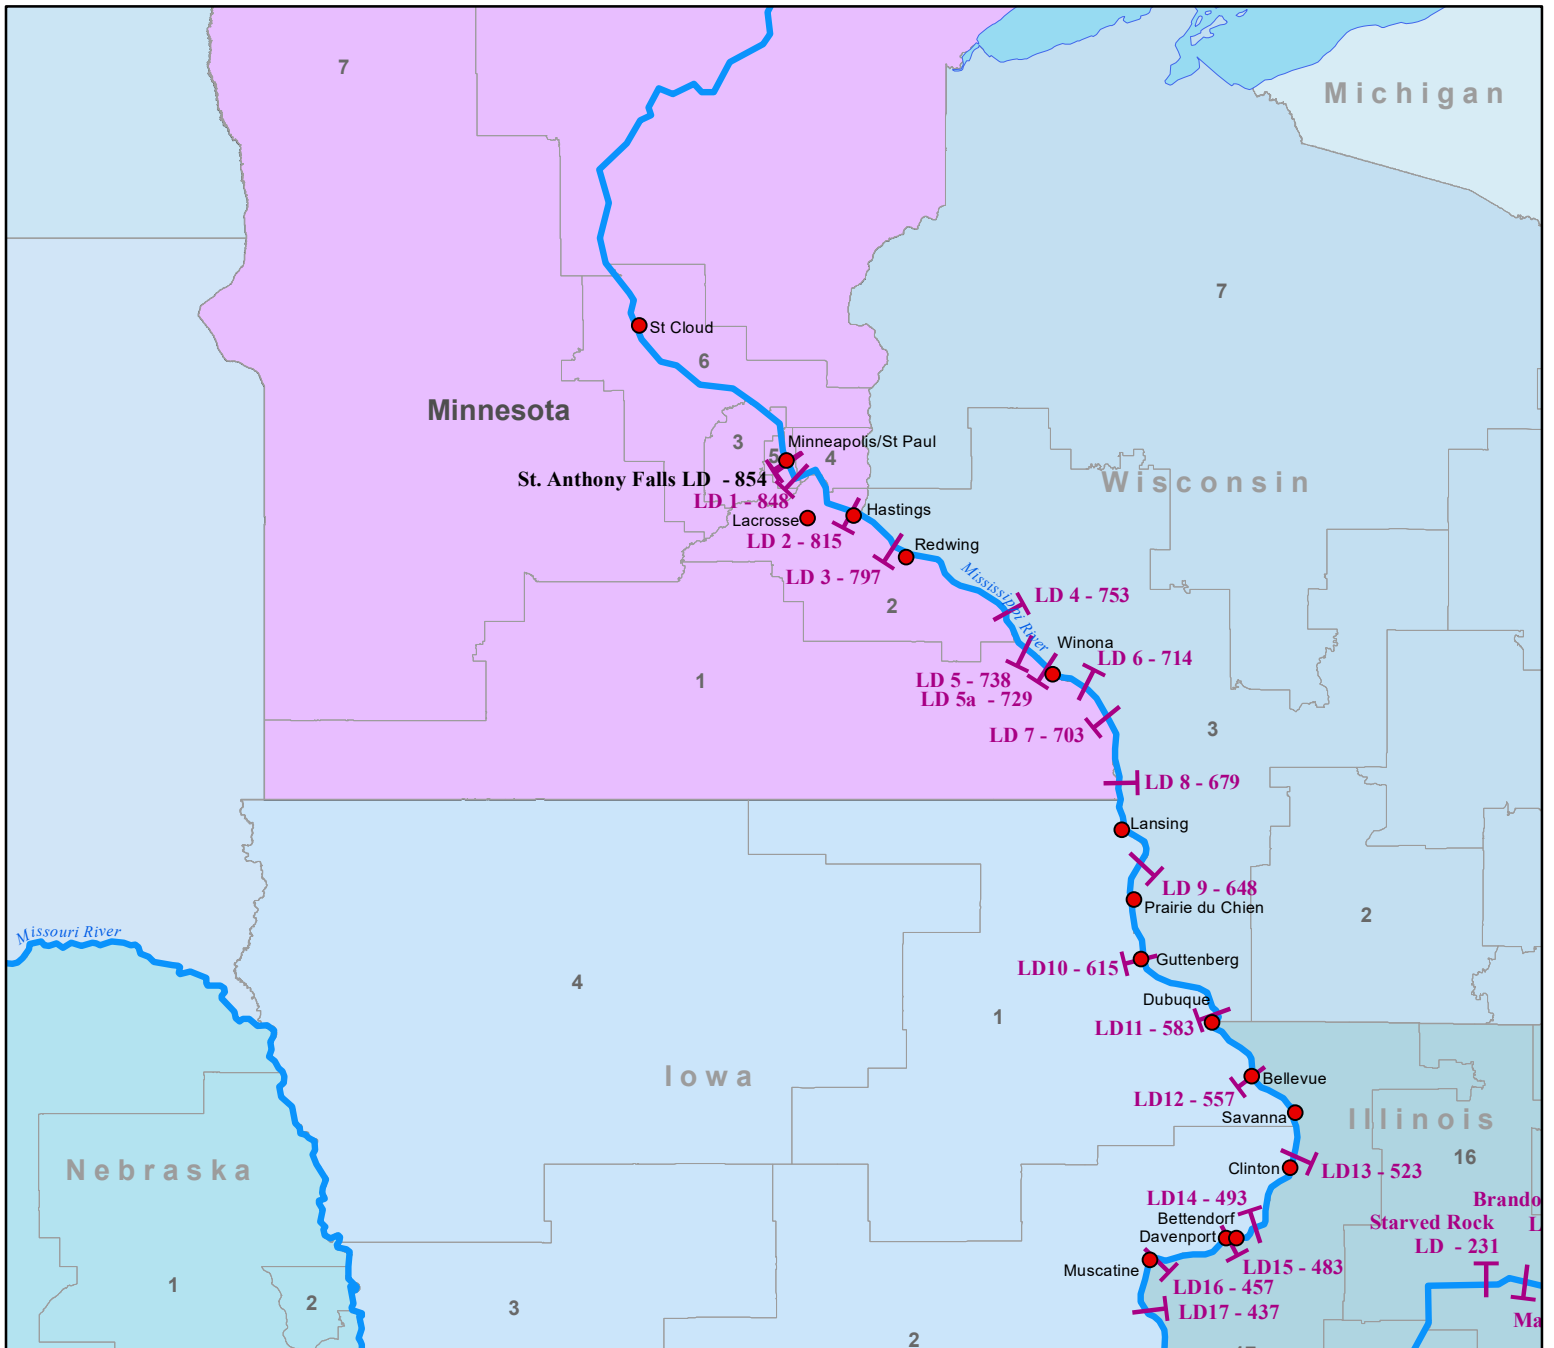

# Locks and Dams of Minnesota

## Representatives

District	Name	Party
1	Hagedorn, Jim	R
2	Craig, Angie	D
3	Phillips, Dean	D
4	McCollum, Betty	D
5	Omar, Illhan	D
6	Emmer, Tom	R
7	Peterson, Collin C.	D
8	Stauber, Pete	R

## Senators

Name	Party
Klobuchar, Amy	D
Smith, Tina	D

**T** Locks & Dams, River Miles

Rivers

Congressional Districts

**WATERWAYS**  
COUNCIL, INC.