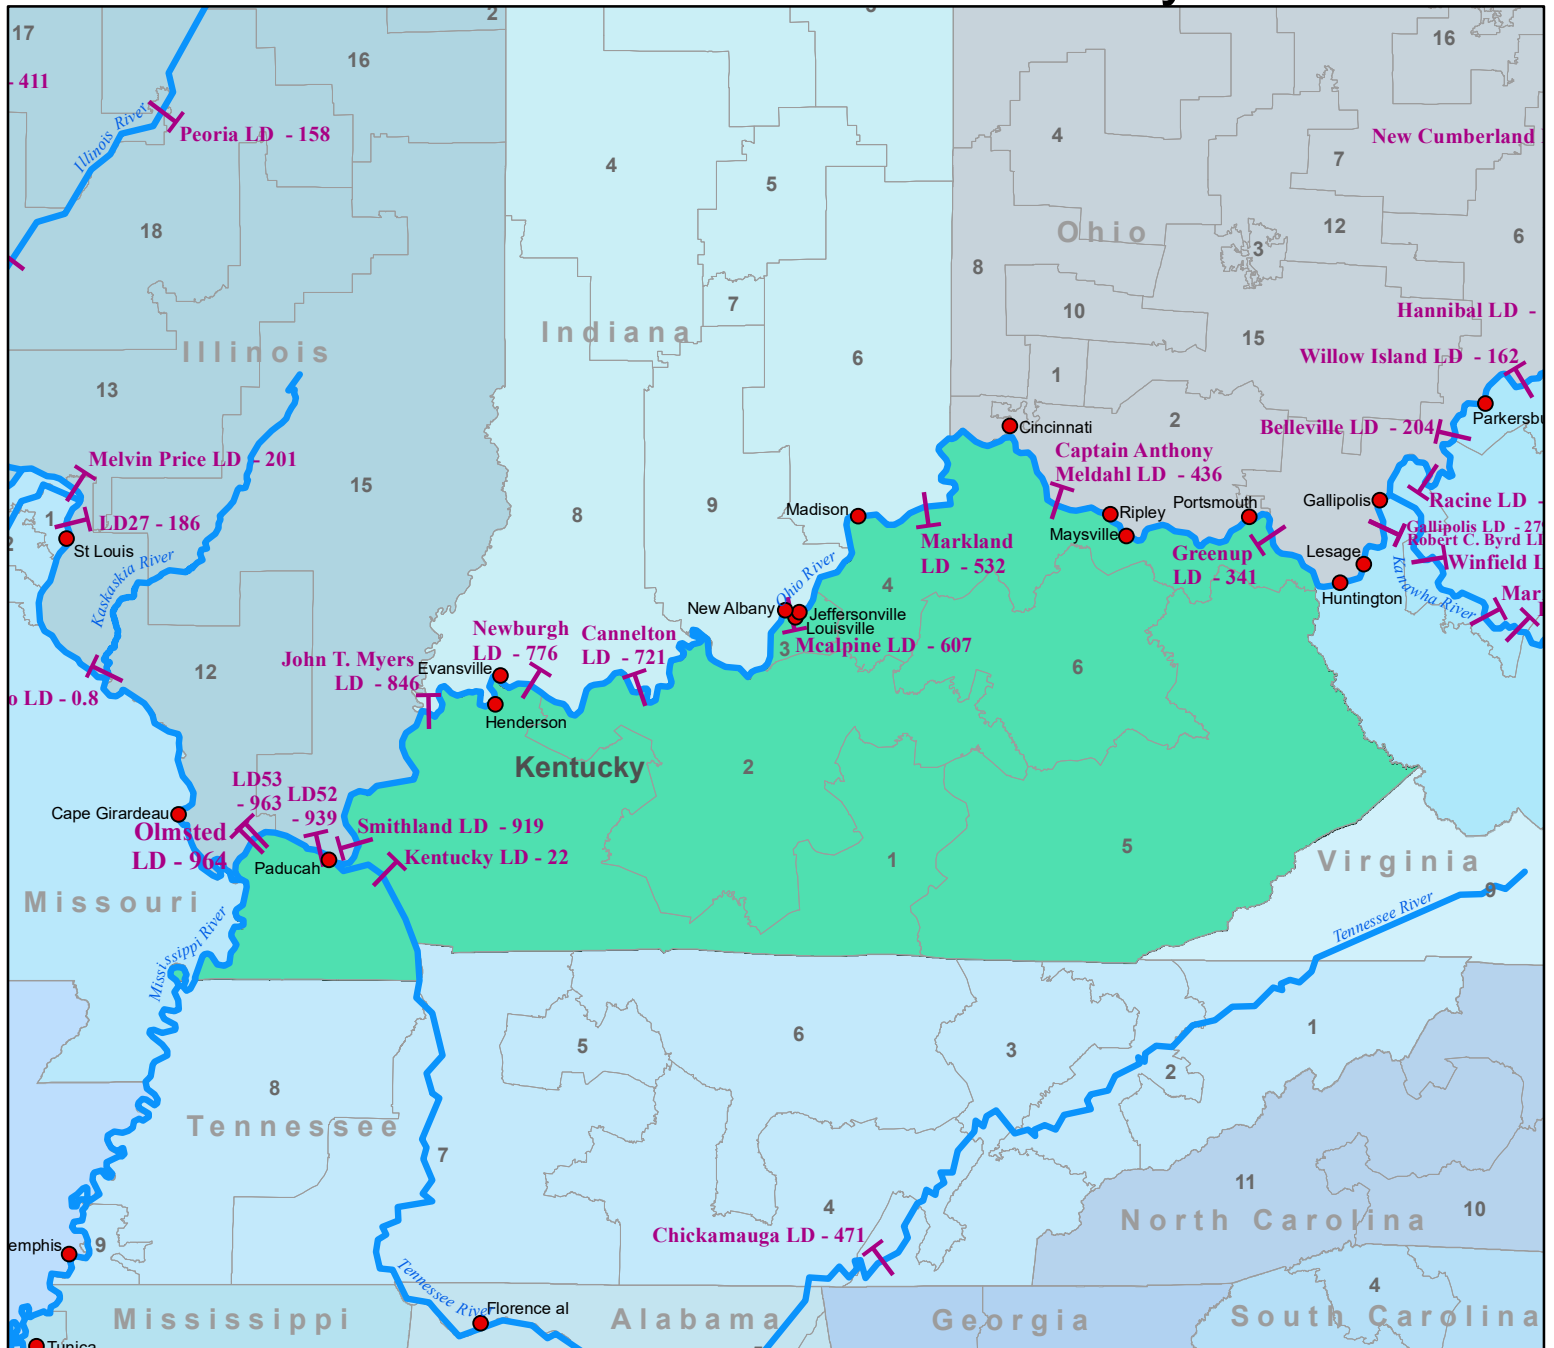

# Locks and Dams of Kentucky

## Representatives

District	Name	Party
1	Comer, James	R
2	Guthrie, S. Brett	R
3	Yarmuth, John A.	D
4	Massie, Thomas	R
5	Rogers, Harold	R
6	Barr, Andy	R

## Senators

Name	Party
McConnell, Mitch	R
Paul, Rand	R

**T** Locks & Dams, River Miles  
**—** Rivers

**WATERWAYS**  
COUNCIL, INC.