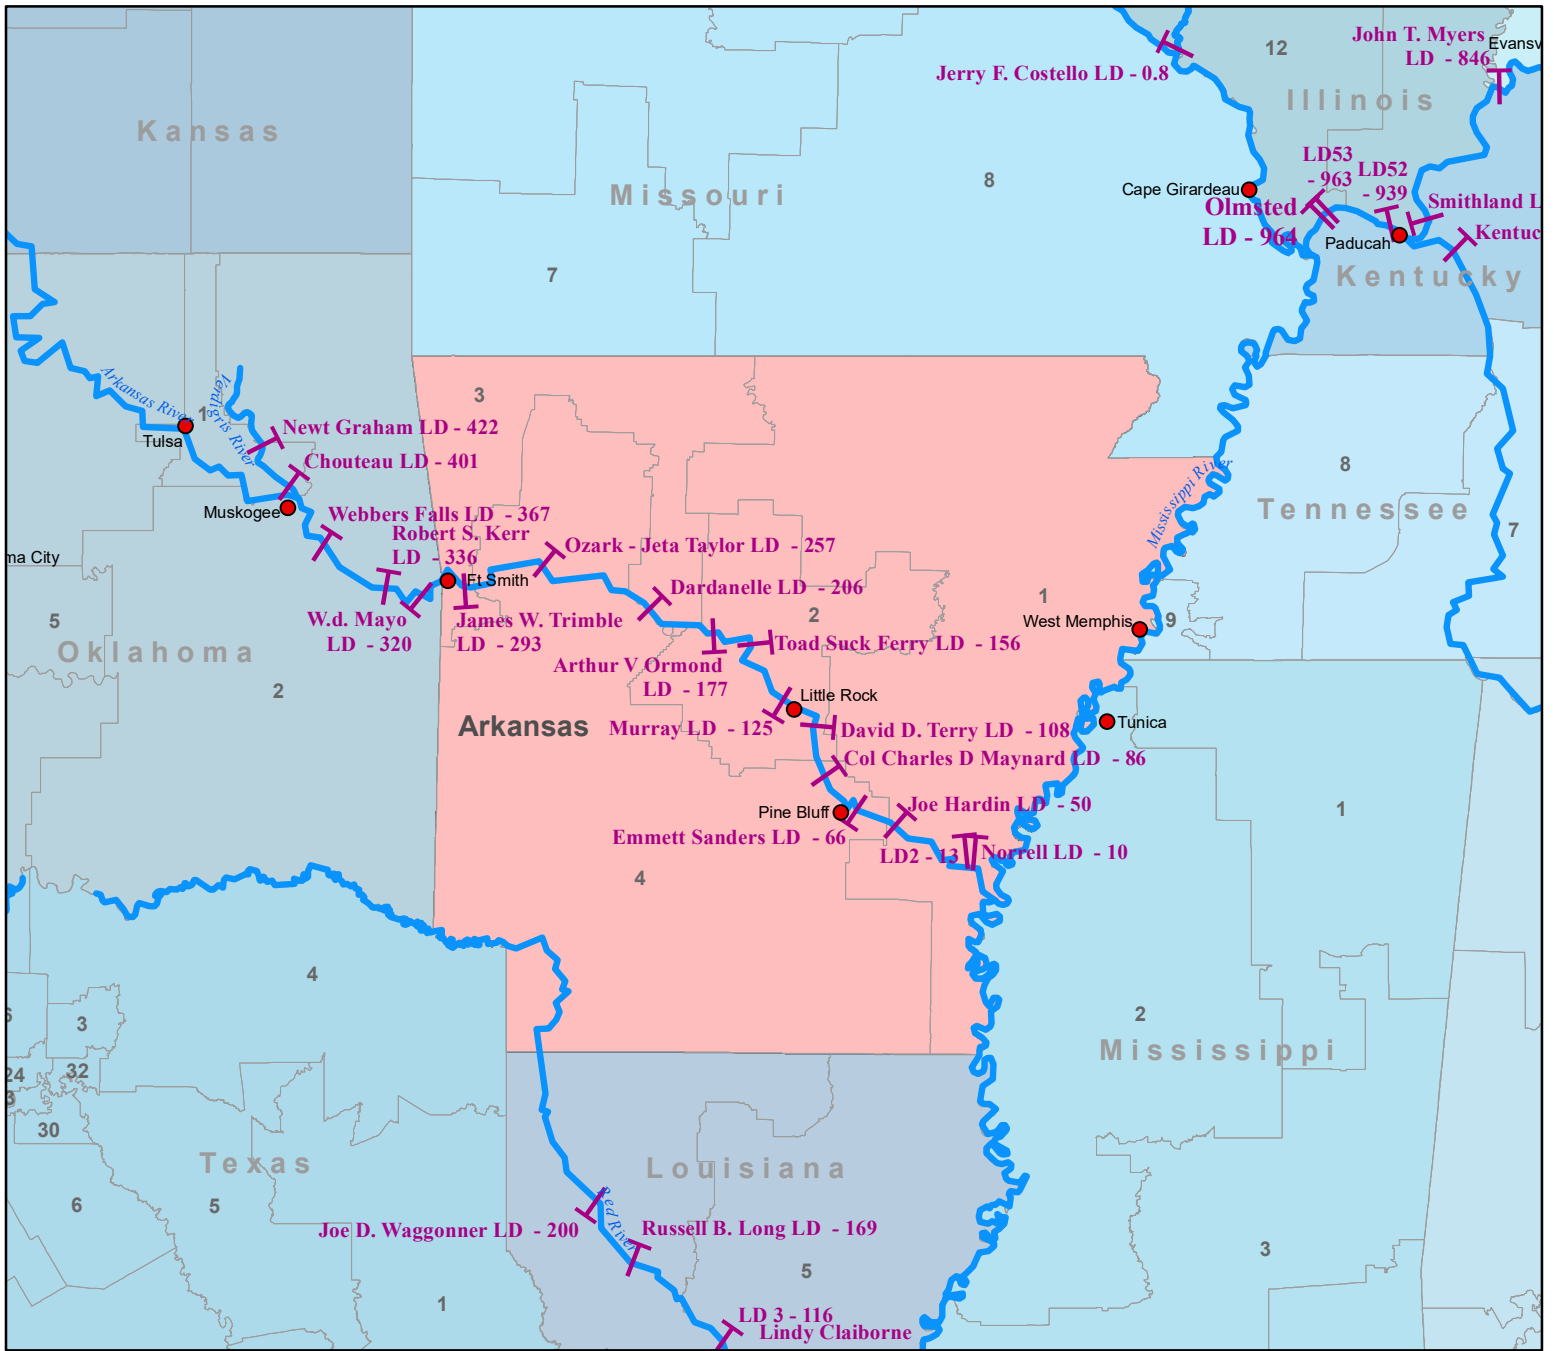

# Locks and Dams of Arkansas

## Representatives

District	Name	Party
1	Crawford, Rick	R
2	Hill, French	R
3	Womack, Steve	R
4	Westerman, Bruce	R

## Senators

Name	Party
Boozman, John	R
Cotton, Tom	R

**T** Locks & Dams, River Miles  
 Rivers

**WATERWAYS**  
 COUNCIL, INC.