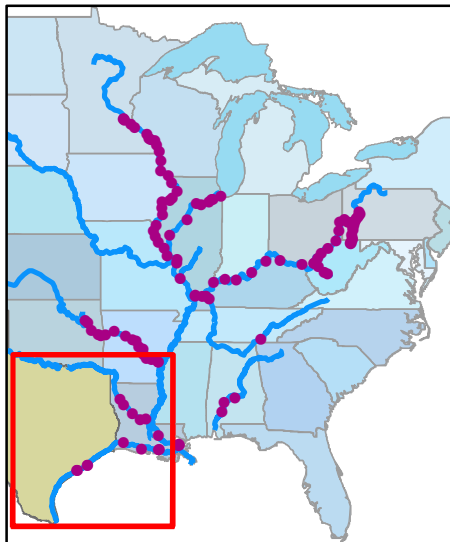

# Locks and Dams of Texas

Senators		
Name	Party	
Cornyn, John	R	
Cruz, Ted	R	

**T** Locks & Dams, River Miles

Rivers

Congressional Districts