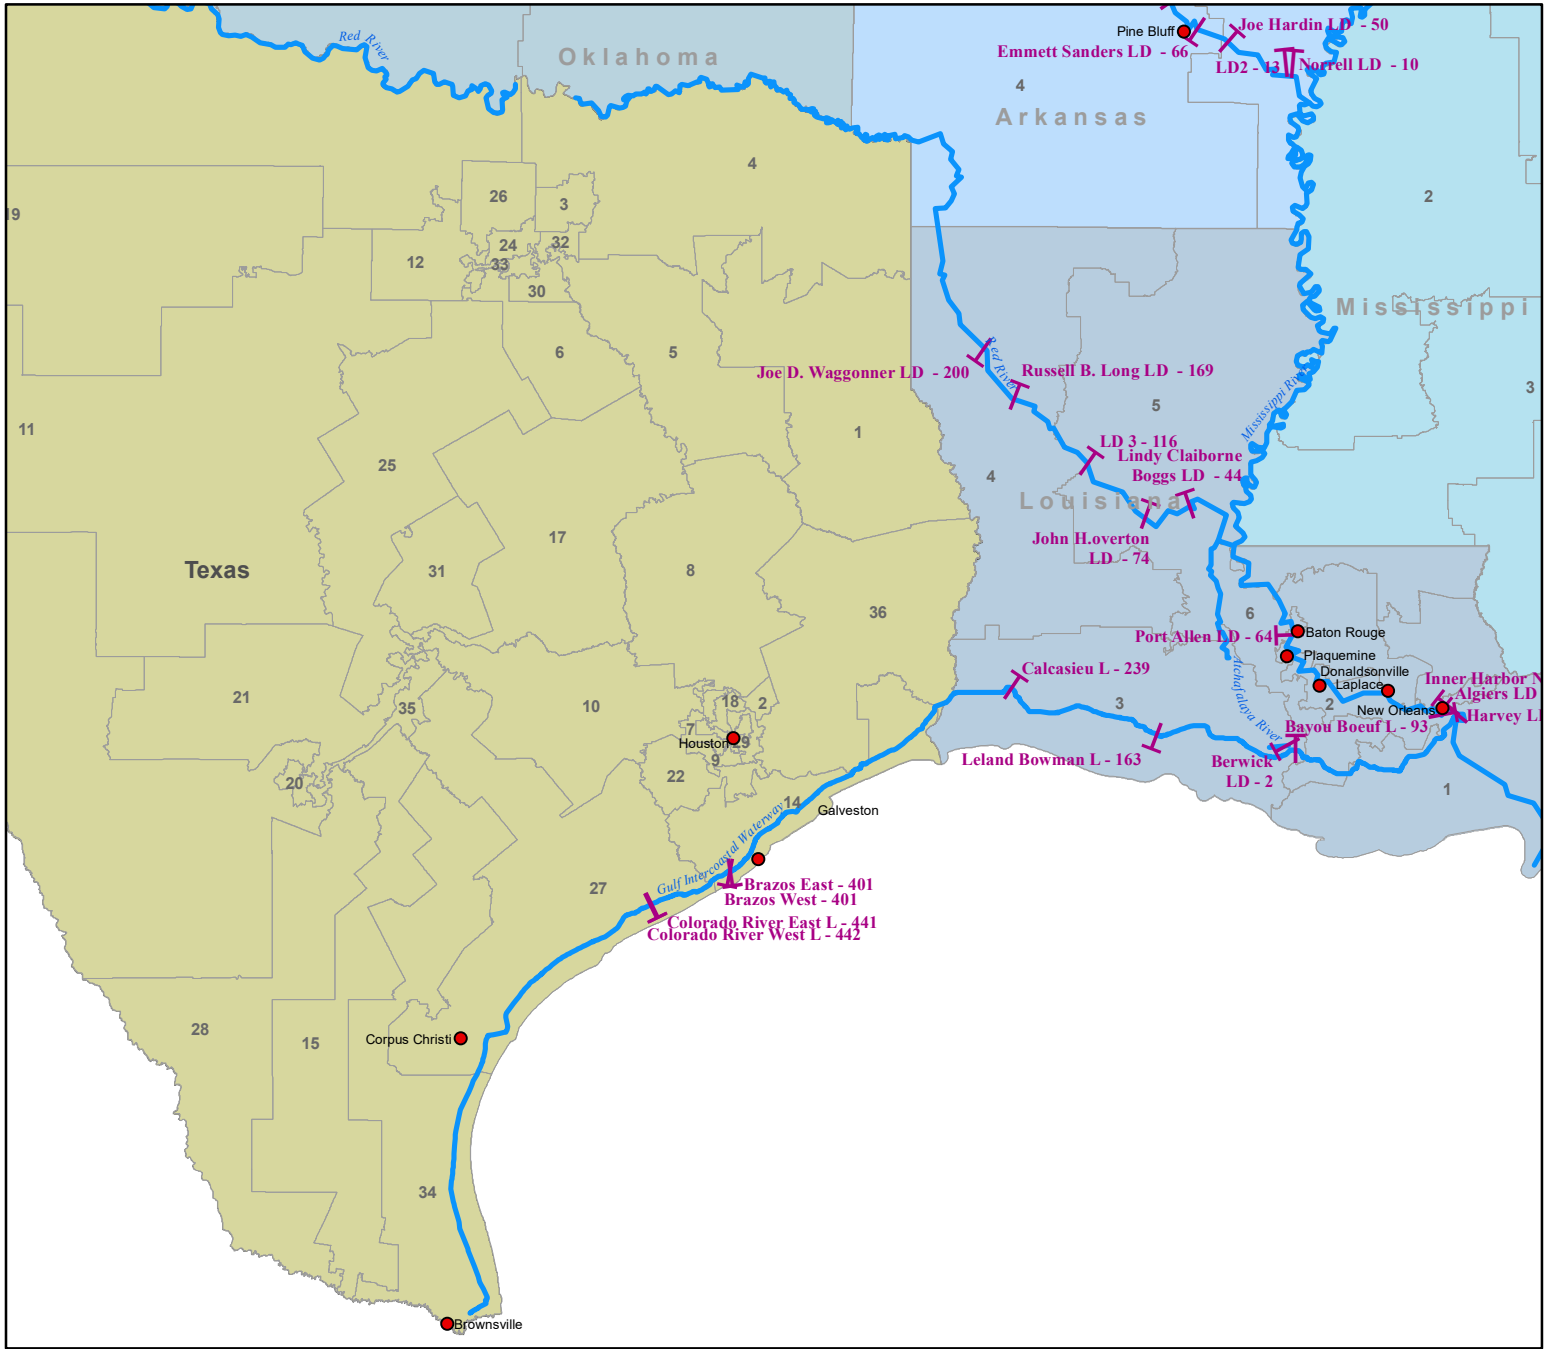

# Locks and Dams of Texas

Senators		
Name	Party	
Cornyn, John	R	
Cruz, Ted	R	

**T** Locks & Dams, River Miles

Rivers

Congressional Districts