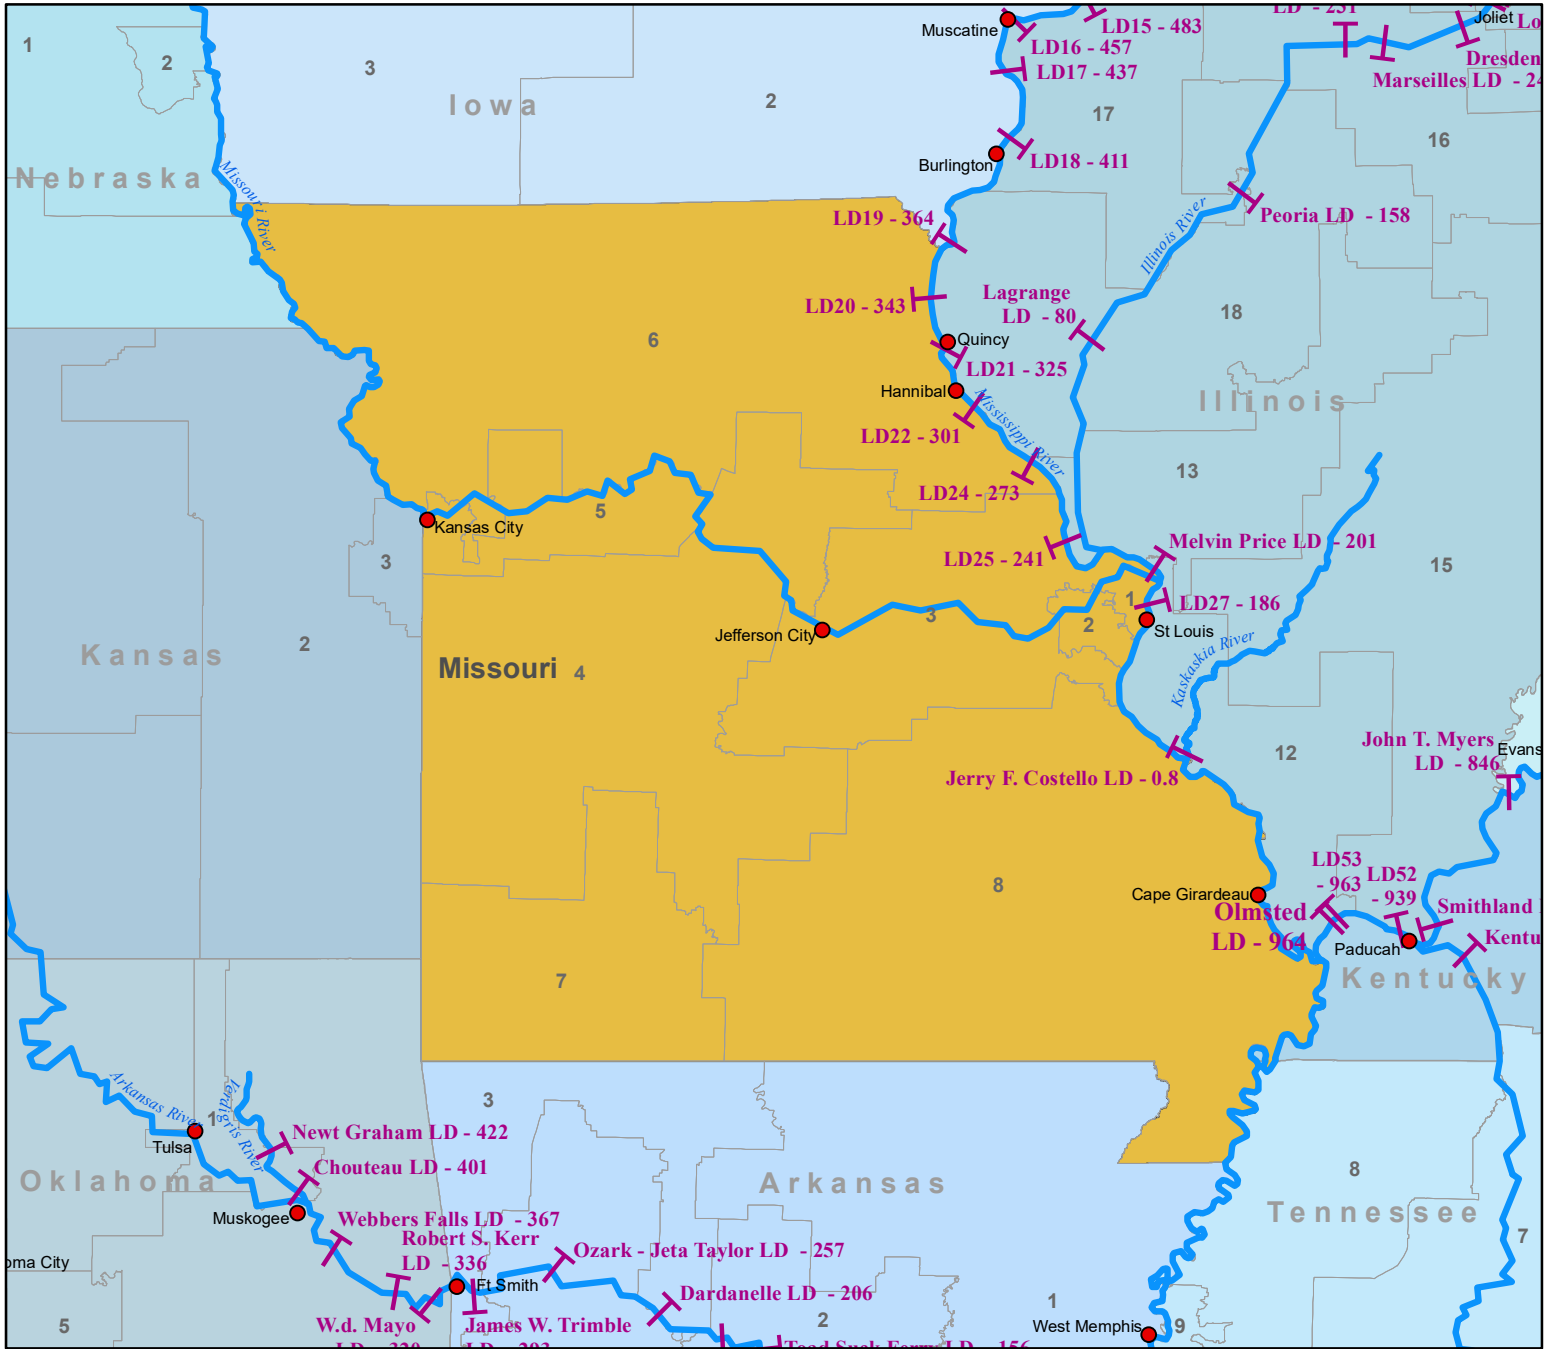

Locks and Dams of Missouri

Representatives

District	Name	Party
1	Clay Jr., William "Lacy"	D
2	Wagner, Ann	R
3	Luetkemeyer, Blaine	R
4	Hartzler, Vicky	R
5	Cleaver, Emanuel	D
6	Graves, Sam	R
7	Long, Billy	R
8	Smith, Jason	R

Senators

Name	Party
Blunt, Roy	R
Hawley, Josh	R

T Locks & Dams, River Miles
— Rivers

WATERWAYS
 COUNCIL, INC.