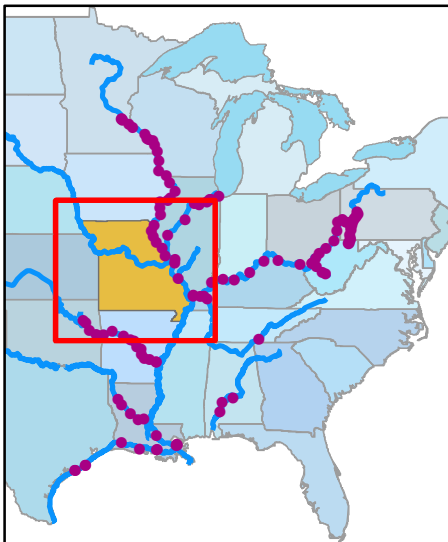

Locks and Dams of Missouri

Representatives

District	Name	Party
1	Clay Jr., William "Lacy"	D
2	Wagner, Ann	R
3	Luetkemeyer, Blaine	R
4	Hartzler, Vicky	R
5	Cleaver, Emanuel	D
6	Graves, Sam	R
7	Long, Billy	R
8	Smith, Jason	R

Senators

Name	Party
Blunt, Roy	R
Hawley, Josh	R

T Locks & Dams, River Miles
— Rivers

WATERWAYS
 COUNCIL, INC.