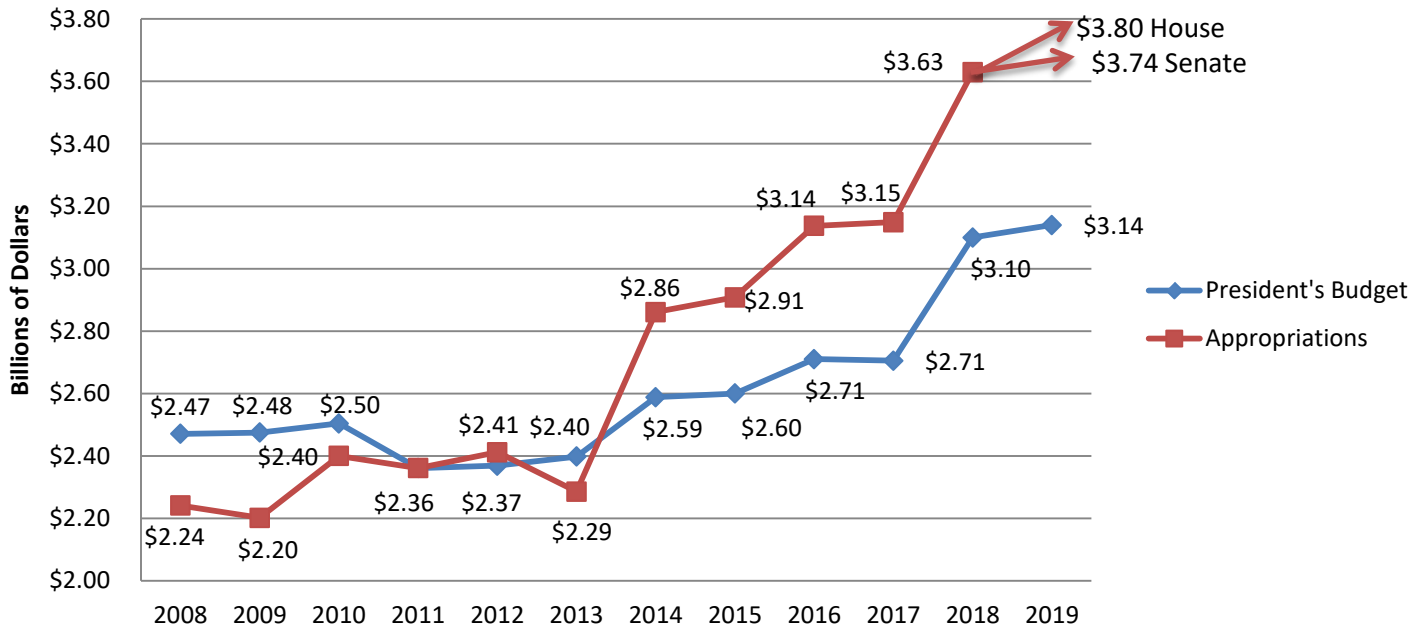

Army Corps – Civil Works Total Annual Funding

Annual Funding for Operations and Maintenance

Annual Funding for the Inland Waterways Trust Fund