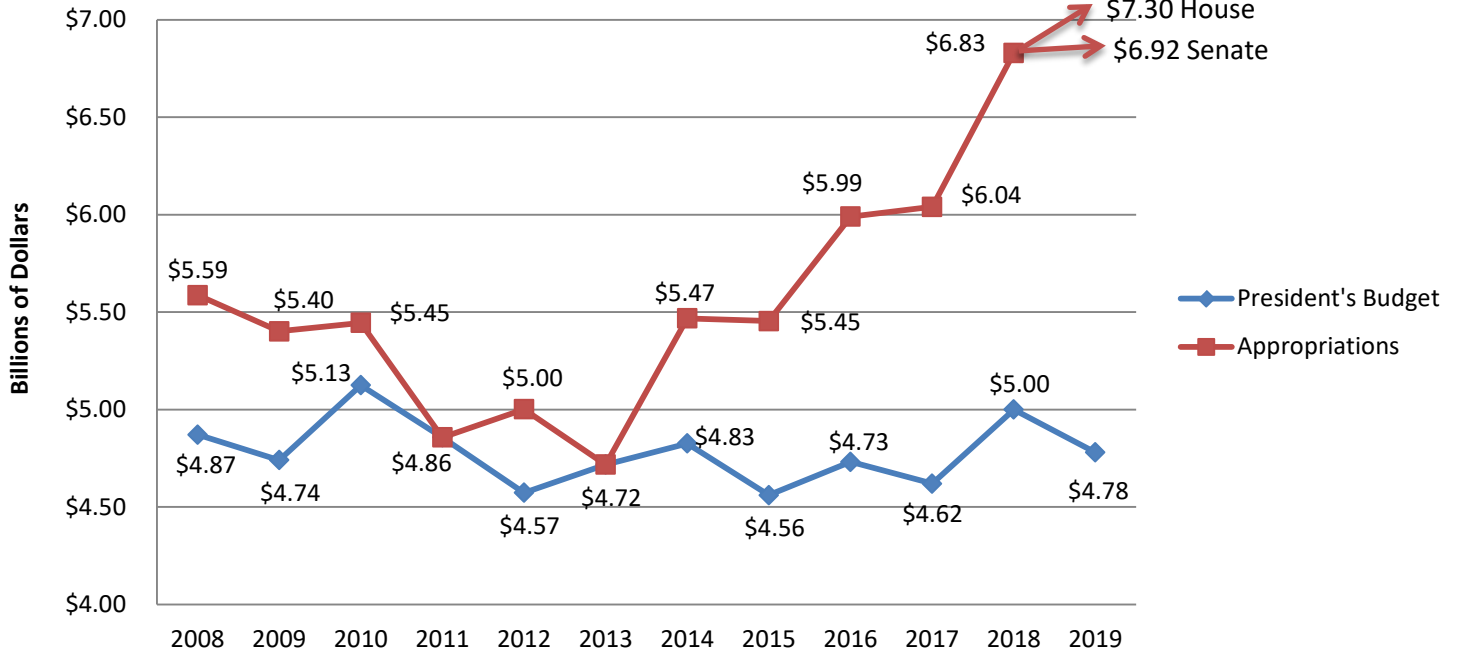

Army Corps – Civil Works Total Annual Funding

Annual Funding for Operations and Maintenance

Annual Funding for the Inland Waterways Trust Fund