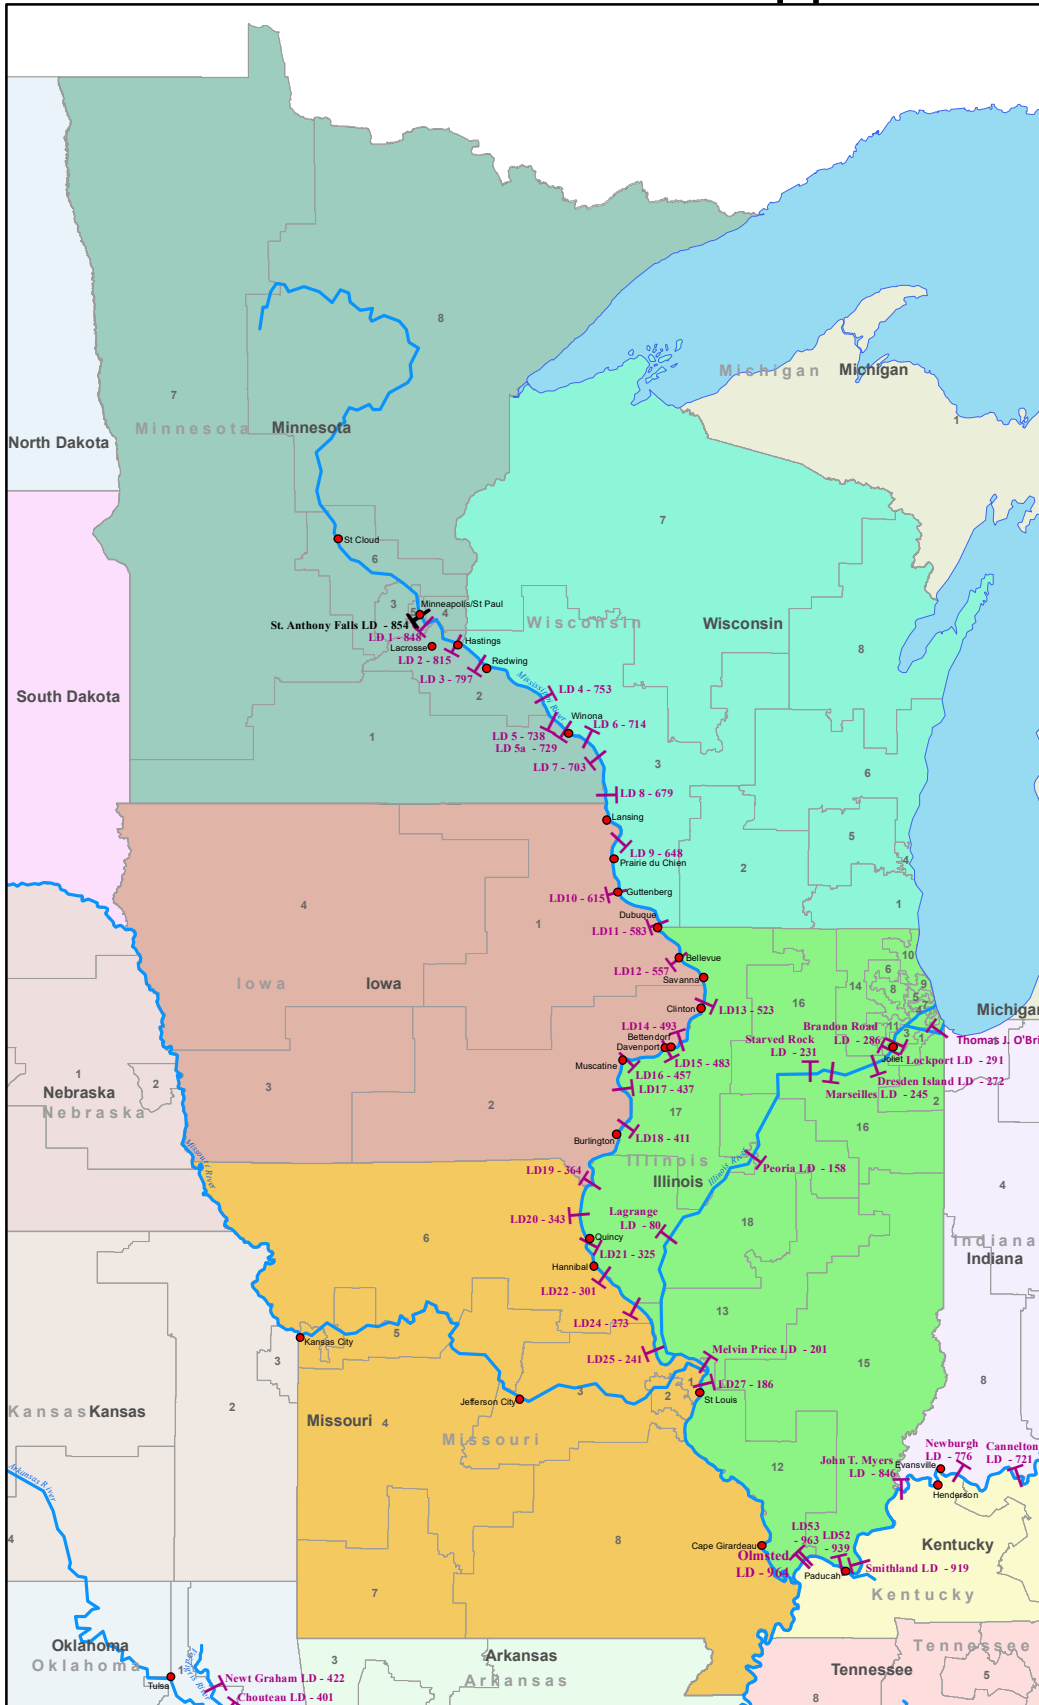

Locks and Dams of Upper Mississippi Basin

Minnesota

District	Name	Party
1	Walz, Timothy J.	D
2	Lewis, Jason	R
3	Paulsen, Erik	R
4	McCollum, Betty	D
5	Ellison, Keith	D
6	Emmer, Tom	R
7	Peterson, Collin C.	D
8	Nolan, Rick	D

Wisconsin

District	Name	Party
1	Ryan, Paul D.	R
2	Pocan, Mark	D
3	Kind, Ron	D
4	Moore, Gwen	D
5	Sensenbrenner, F. James	R
6	Grothman, Glenn	R
7	Duffy, Sean P.	R
8	Gallagher, Mike	R

Iowa

District	Name	Party
1	Blum, Rod	R
2	Loebbeck, David	D
3	Young, David	R
4	King, Steve	R

Illinois

District	Name	Party
1	Rush, Bobby L.	D
2	Kelly, Robin	D
3	Lipinski, Daniel	D
4	Gutiérrez, Luis	D
5	Quigley, Mike	D
6	Roskam, Peter J.	R
7	Davis, Danny K.	D
8	Krishnamoorthi, Raja	D
9	Schakowsky, Jan	D
10	Schneider, Bradley	D
11	Foster, Bill	D
12	Bost, Mike	R
13	Davis, Rodney	R
14	Hultgren, Randy	R
15	Shimkus, John	R
16	Kinzinger, Adam	R
17	Bustos, Cheri	D
18	LaHood, Darin	R

T
Decommissioned Locks Dams

Congressional Districts